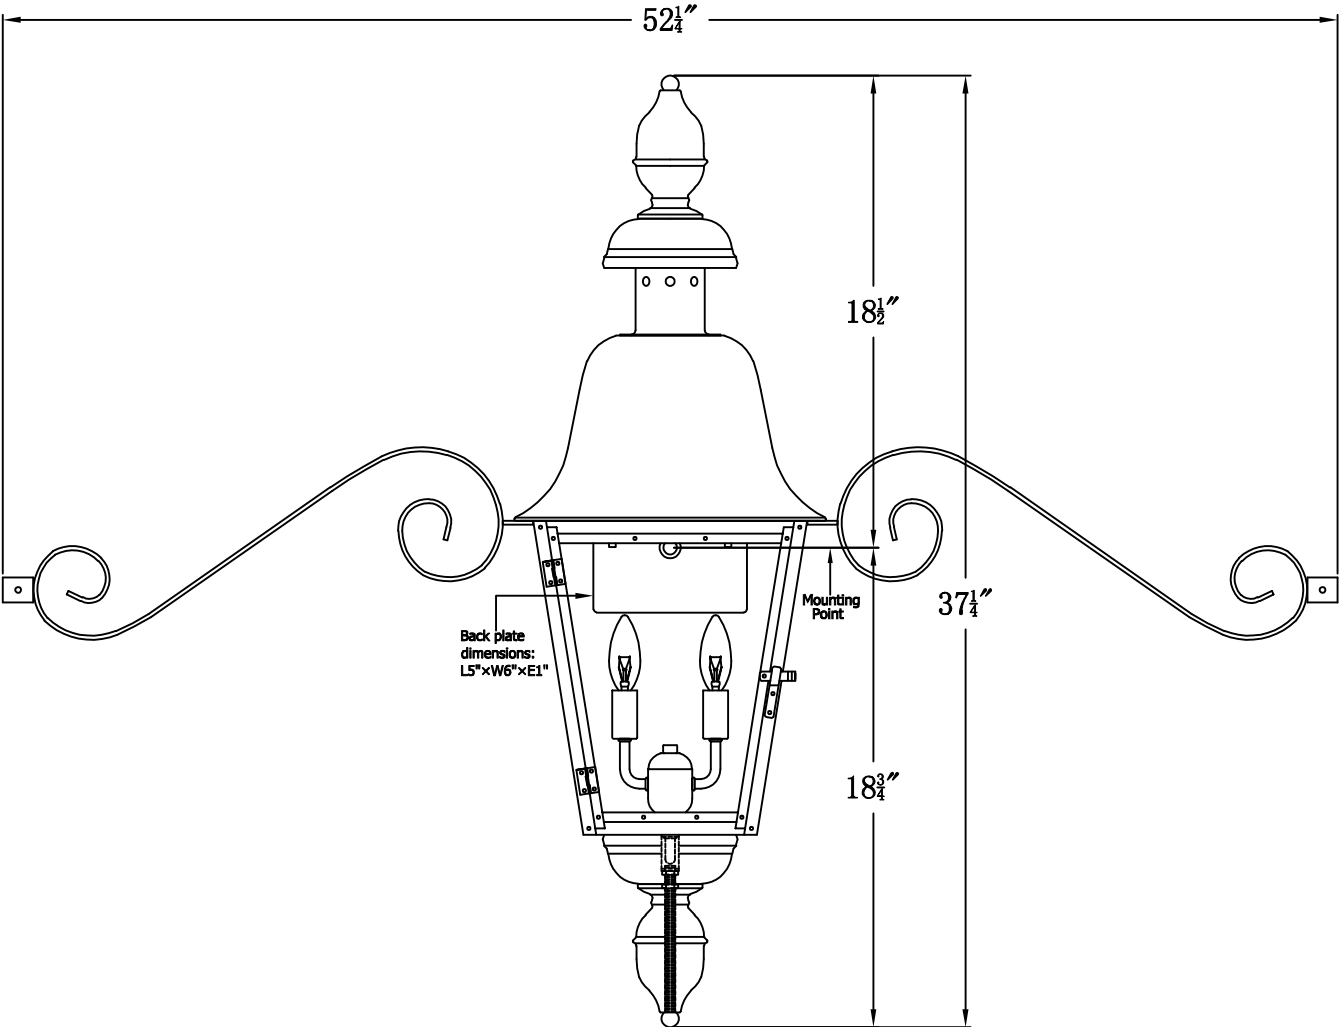

# BELMONT 35 Electric With Classic Moustache (BM-35E CMS)

## The CopperSmith

		9152 Hard Drive
Product Description	Drawing Description	Foley Alabama 36536
Sockets: 2-E12 Candelabra	REV: A/0	
Watts: 2-60W	Date: 12/28/2021	SKU Number: BM-35E
	Drawing by: Jason Huang	Product Name: Belmont 35 Electric