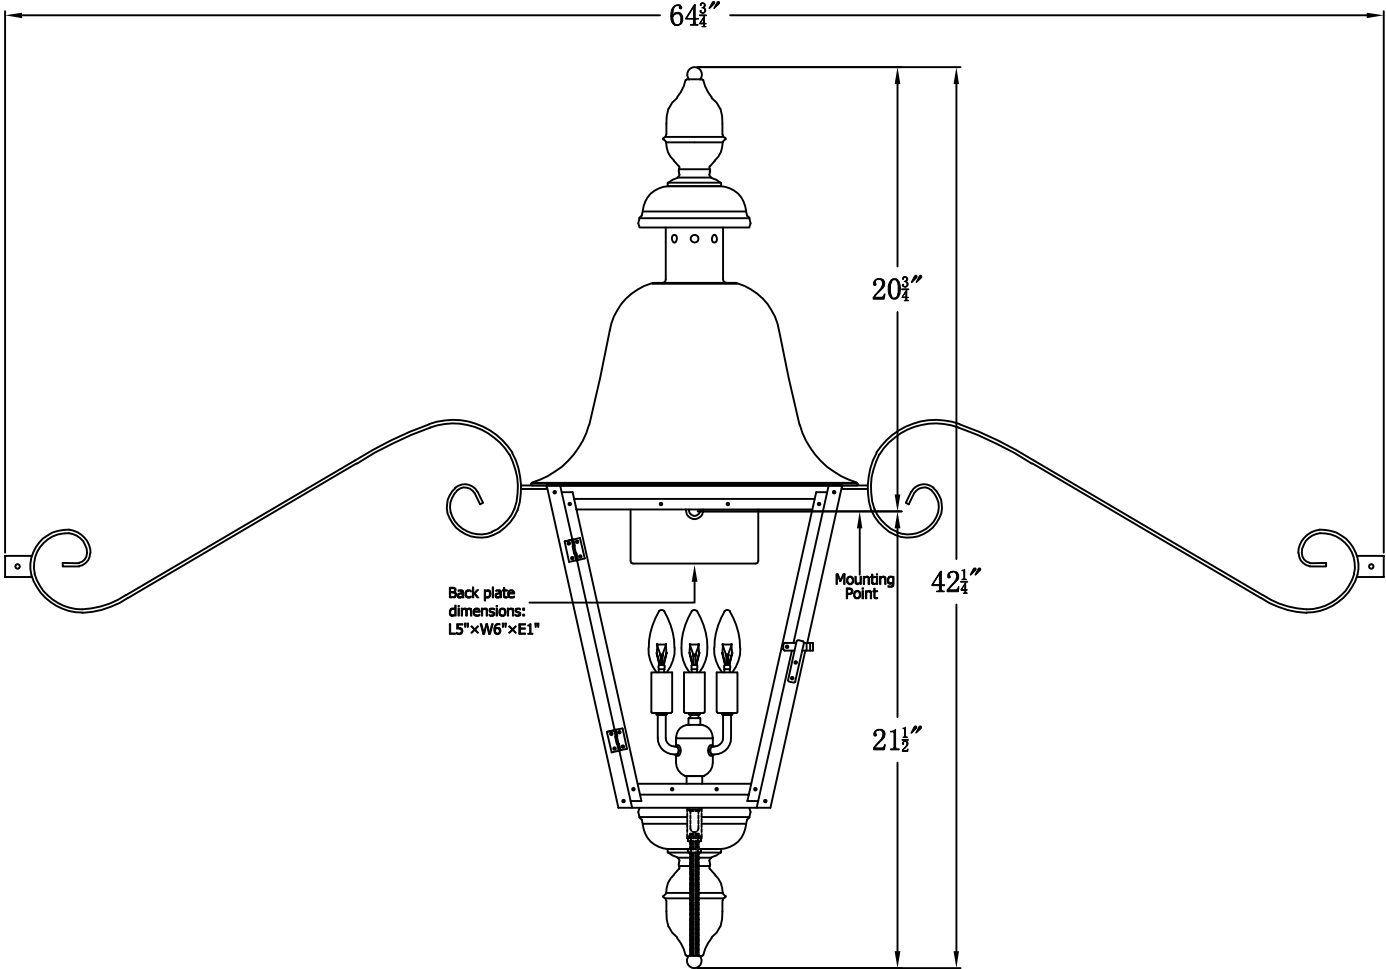

BELMONT 40 Electric With Classic Moustache (BM-40E CML)

The CopperSmith		
Product Description	Drawing Description	9152 Hard Drive
Sockets:3-E12 Candelabra	REV:A/0	Foley Alabama 36536
Watts:3-60W	Date:12/30/2021	SKU Number:BM-40E
	Drawing by:Jason Huang	Product Name:Belmont 40 Electric