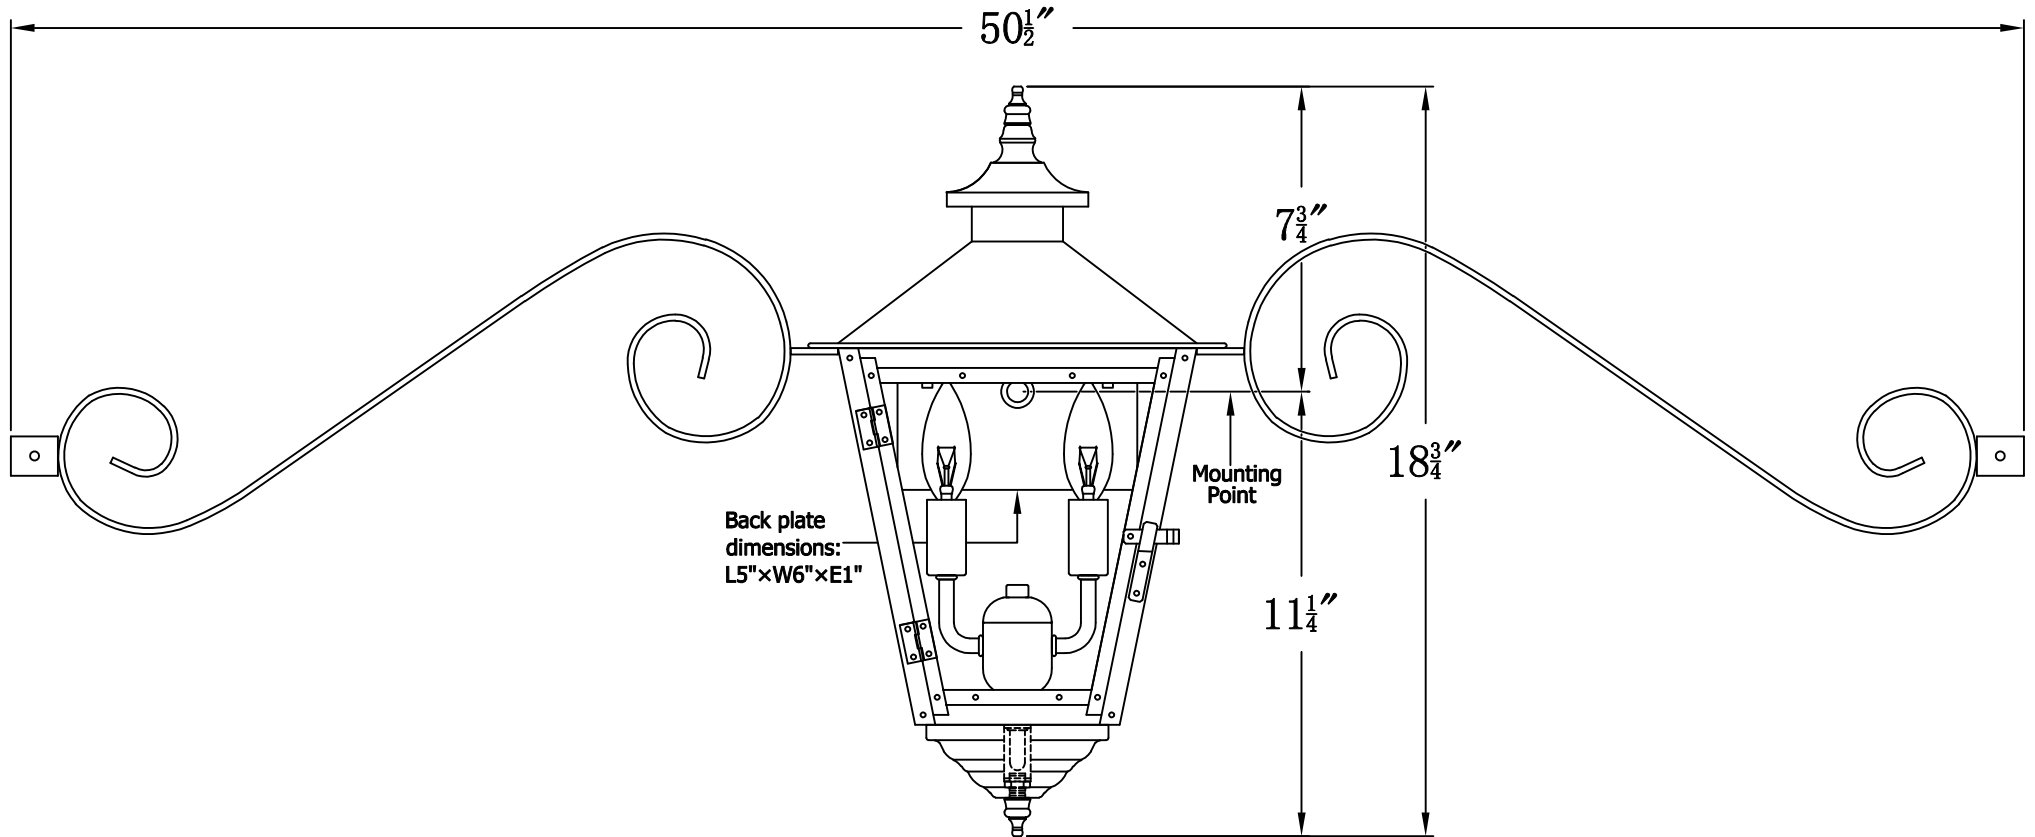

CONCEPTION STREET 41 Electric With Classic Moustache
(CS-41E CMS)

The CopperSmith

Product Description	Drawing Description	9152 Hard Drive
Sockets:2-E12 Candelabra	REV:A/0	Foley Alabama 36536
Watts:2-60W	Date:07/24/2021	SKU Number:CS-41E
	Drawing by:Jason Huang	Product Name:Conception Street 41 Electric