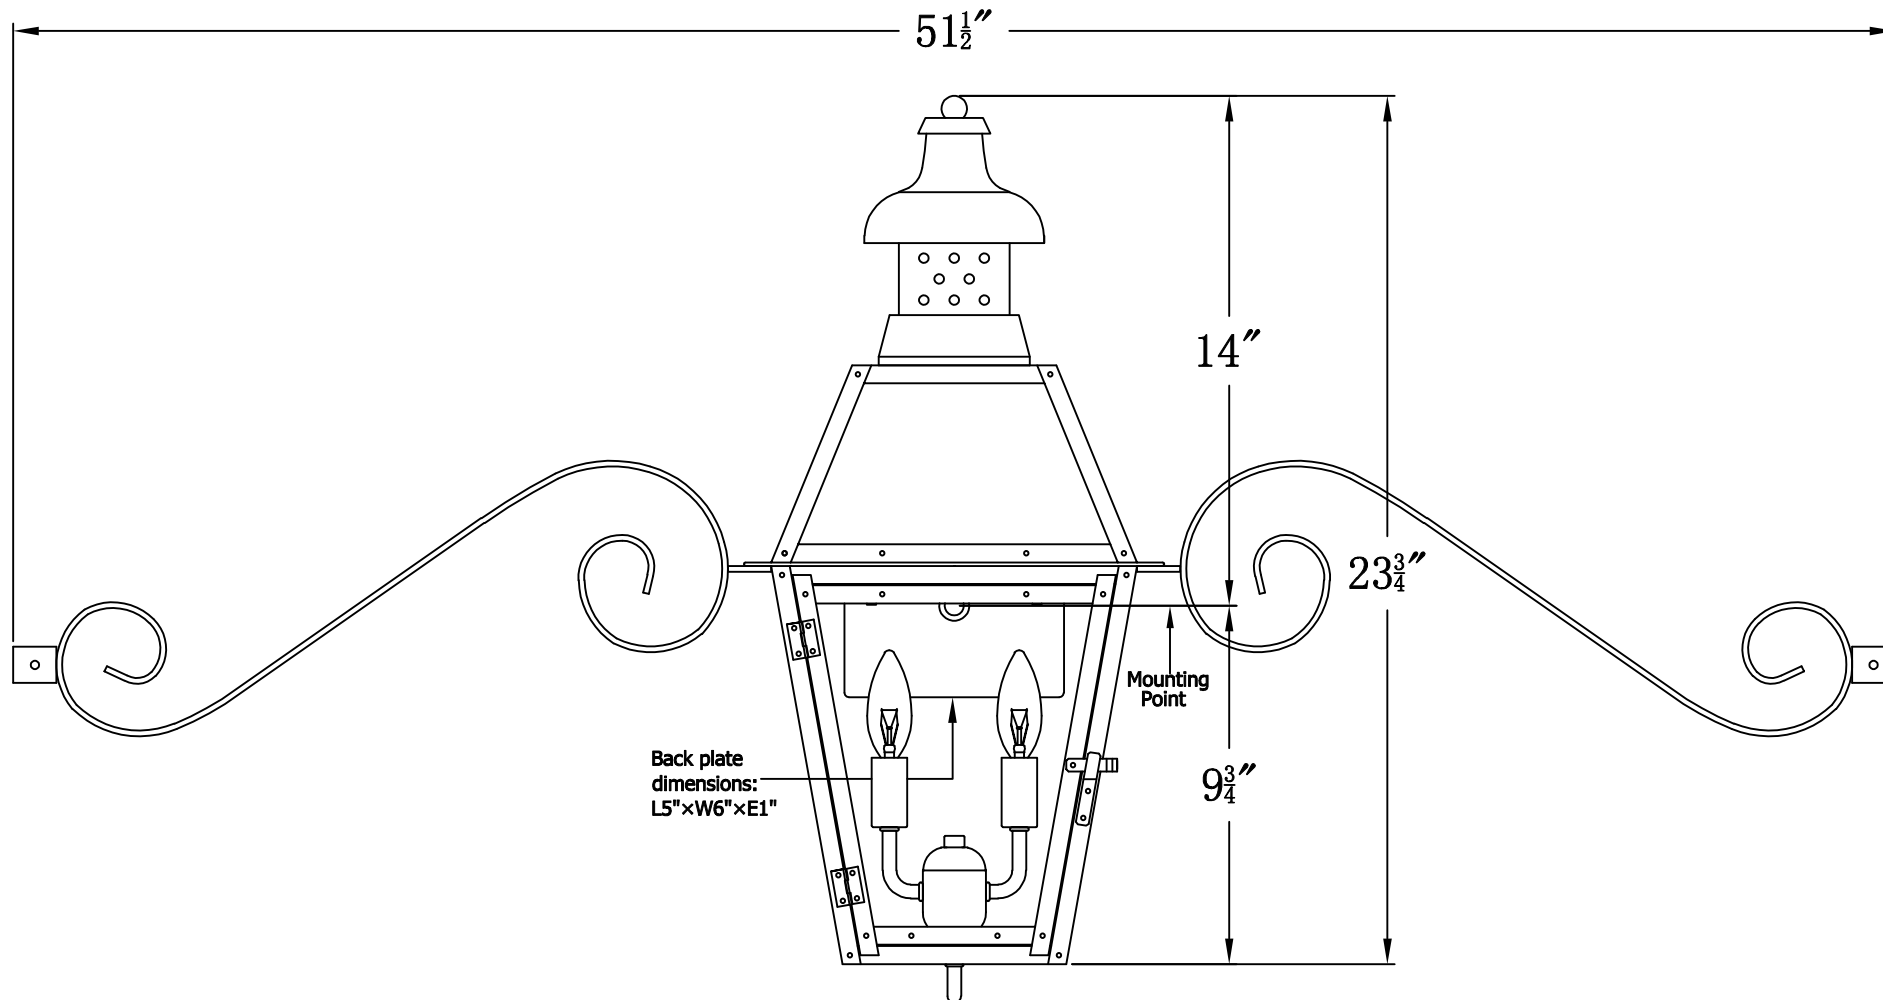

PEBBLE HILL 20 Electric With Classic Moustache
(PH-20E CMS)

The CopperSmith

Product Description	Drawing Description	9152 Hard Drive
Sockets:2-E12 Candelabra	REV:A/0	Foley Alabama 36536
Watts:2-60W	Date:08/16/2021	SKU Number:PH-20E
	Drawing by:Jason Huang	Product Name:Pebble Hill 20 Electric