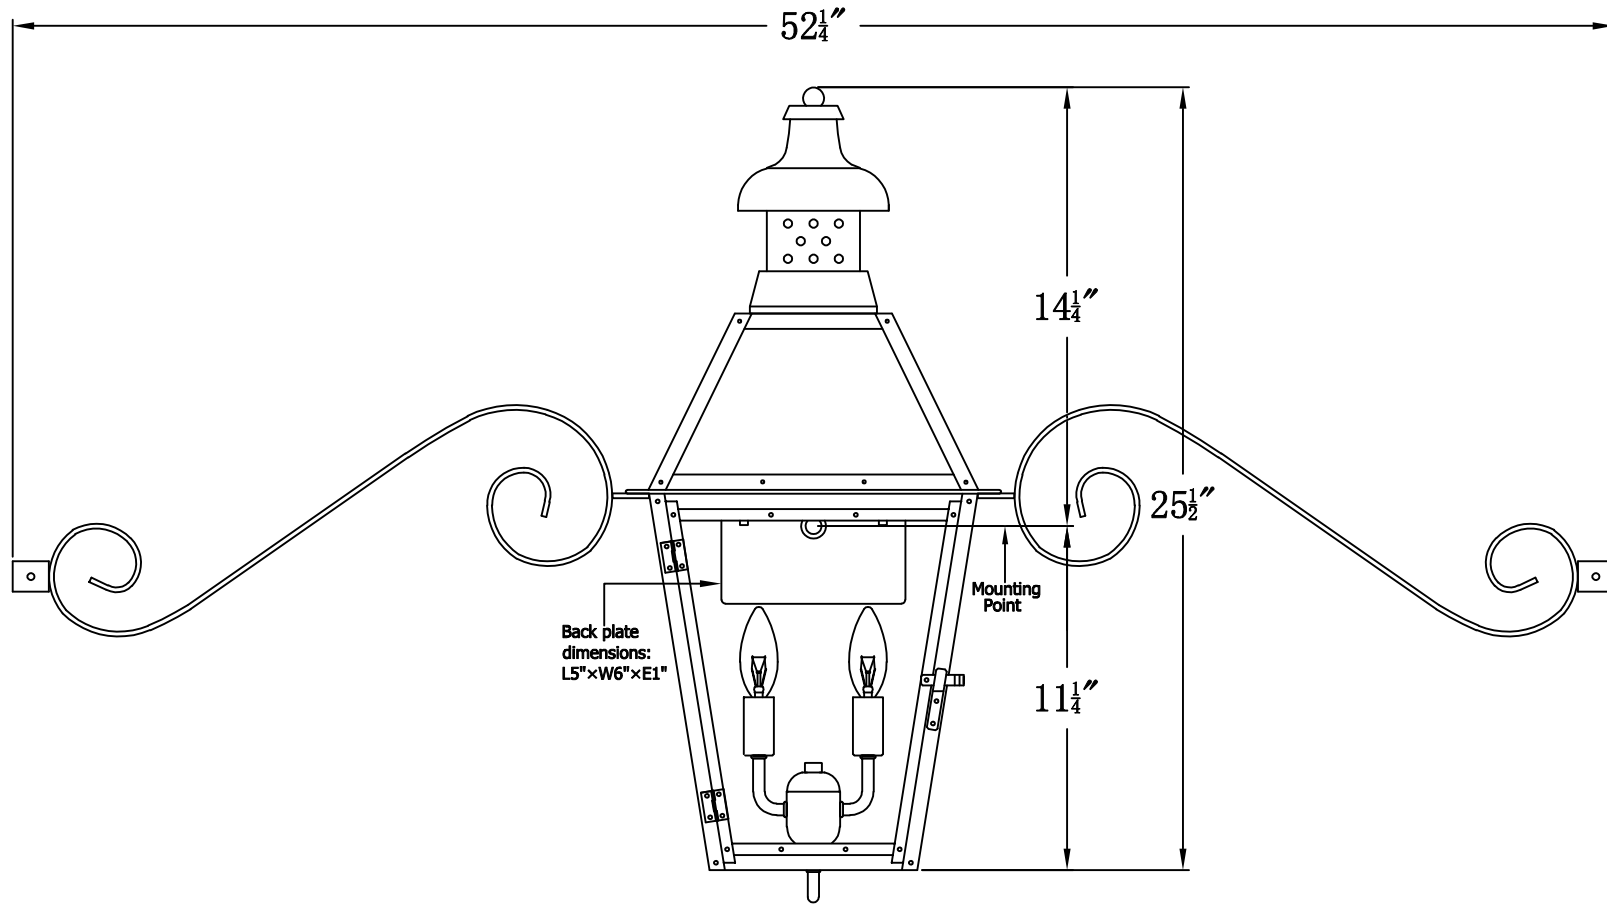

PEBBLE HILL 22 Electric With Classic Moustache
(PH-22E CMS)

The CopperSmith

Product Description	Drawing Description	9152 Hard Drive
Sockets:2-E12 Candelabra	REV:A/0	Foley Alabama 36536
Watts:2-60W	Date:08/19/2021	SKU Number:PH-22E
	Drawing by:Jason Huang	Product Name:Pebble Hill 22 Electric