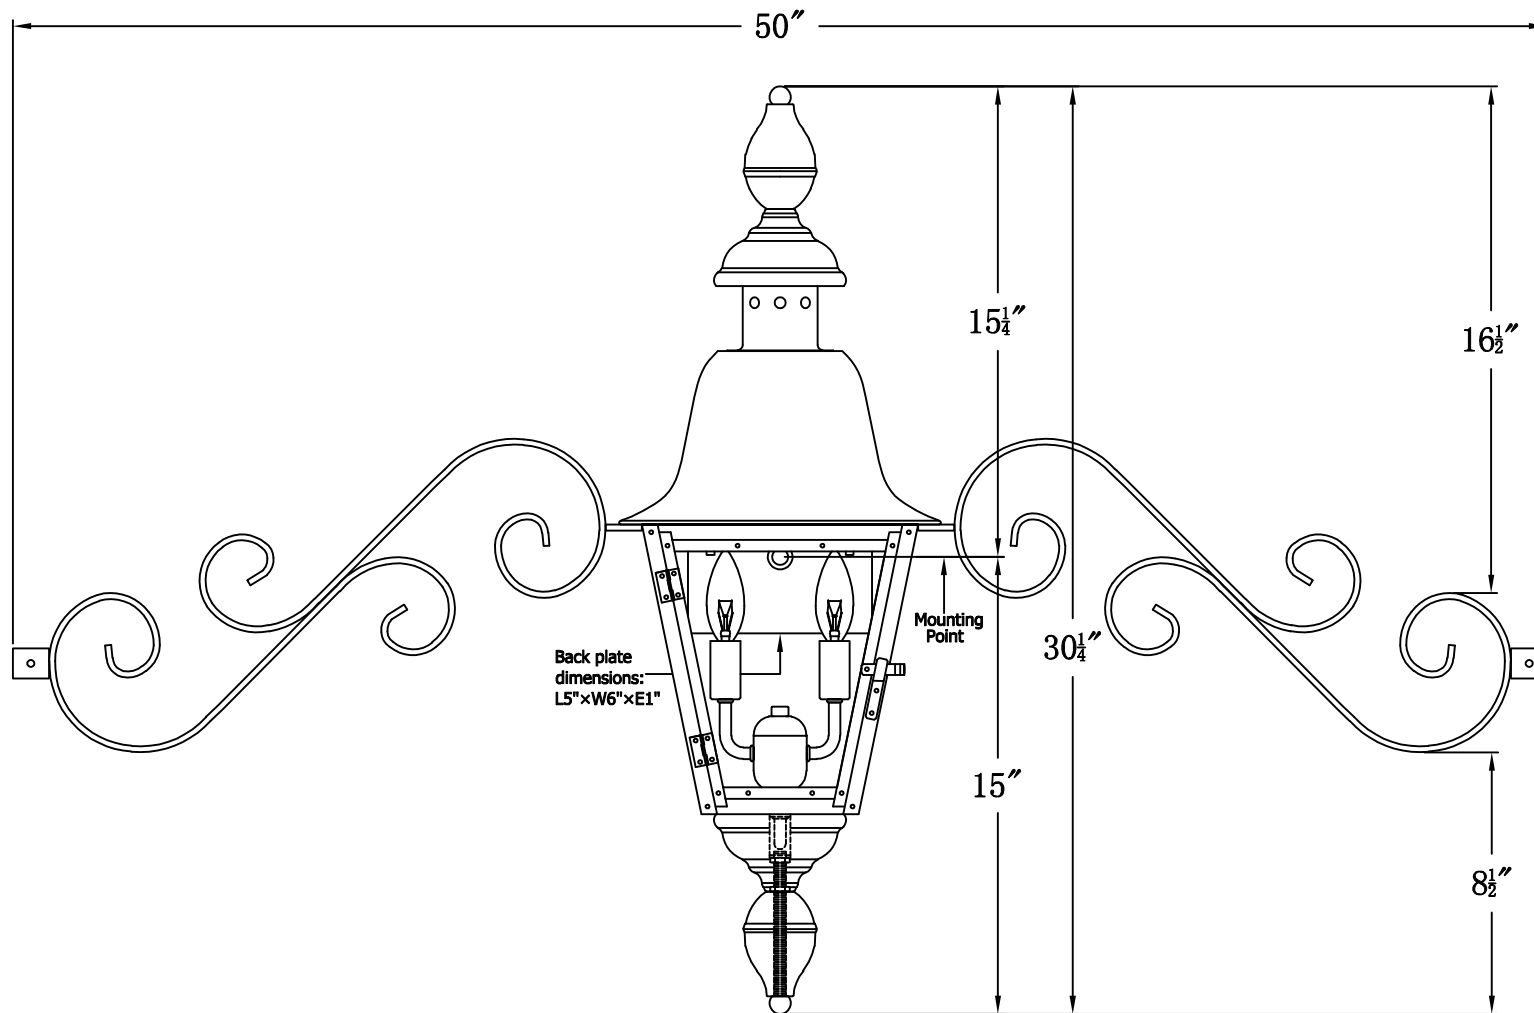

BELMONT 30 Electric With Dual Scroll Moustache (BM-30E DSMS)

The CopperSmith

Product Description	Drawing Description	9152 Hard Drive
Sockets:2-E12 Candelabra	REV:A/0	Foley Alabama 36536
Watts:2-60W	Date:12/25/2021	SKU Number:BM-30E
	Drawing by:Jason Huang	Product Name:Belmont 30 Electric