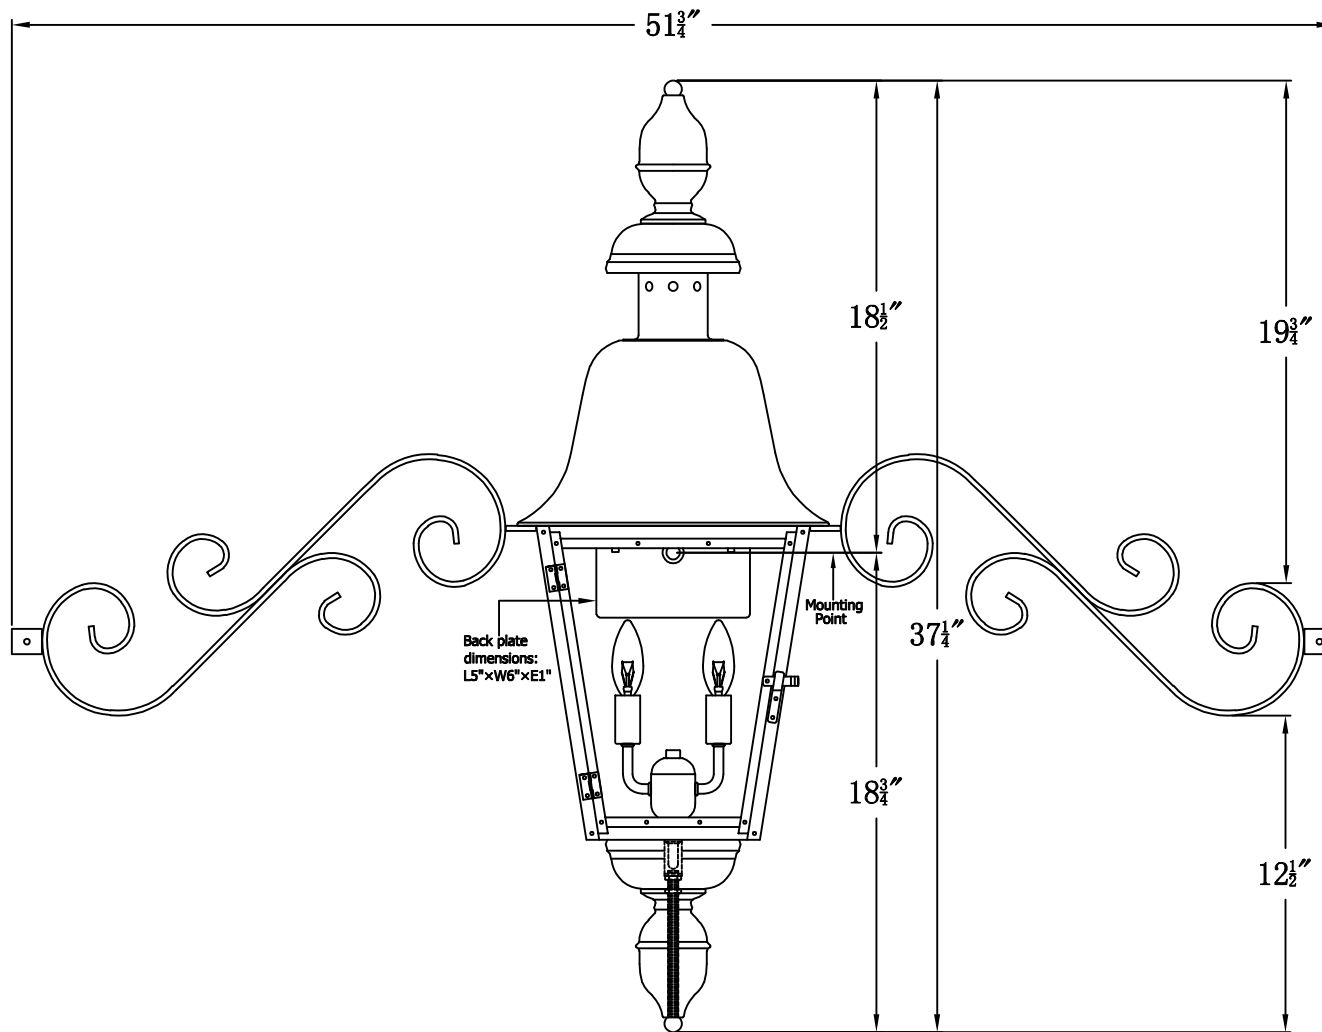

BELMONT 35 Electric With Dual Scroll Moustache (BM-35E DSMS)

The CopperSmith

Product Description	Drawing Description	9152 Hard Drive
Sockets:2-E12 Candelabra	REV:A/0	Foley Alabama 36536
Watts:2-60W	Date:12/28/2021	SKU Number:BM-35E
	Drawing by:Jason Huang	Product Name:Belmont 35 Electric