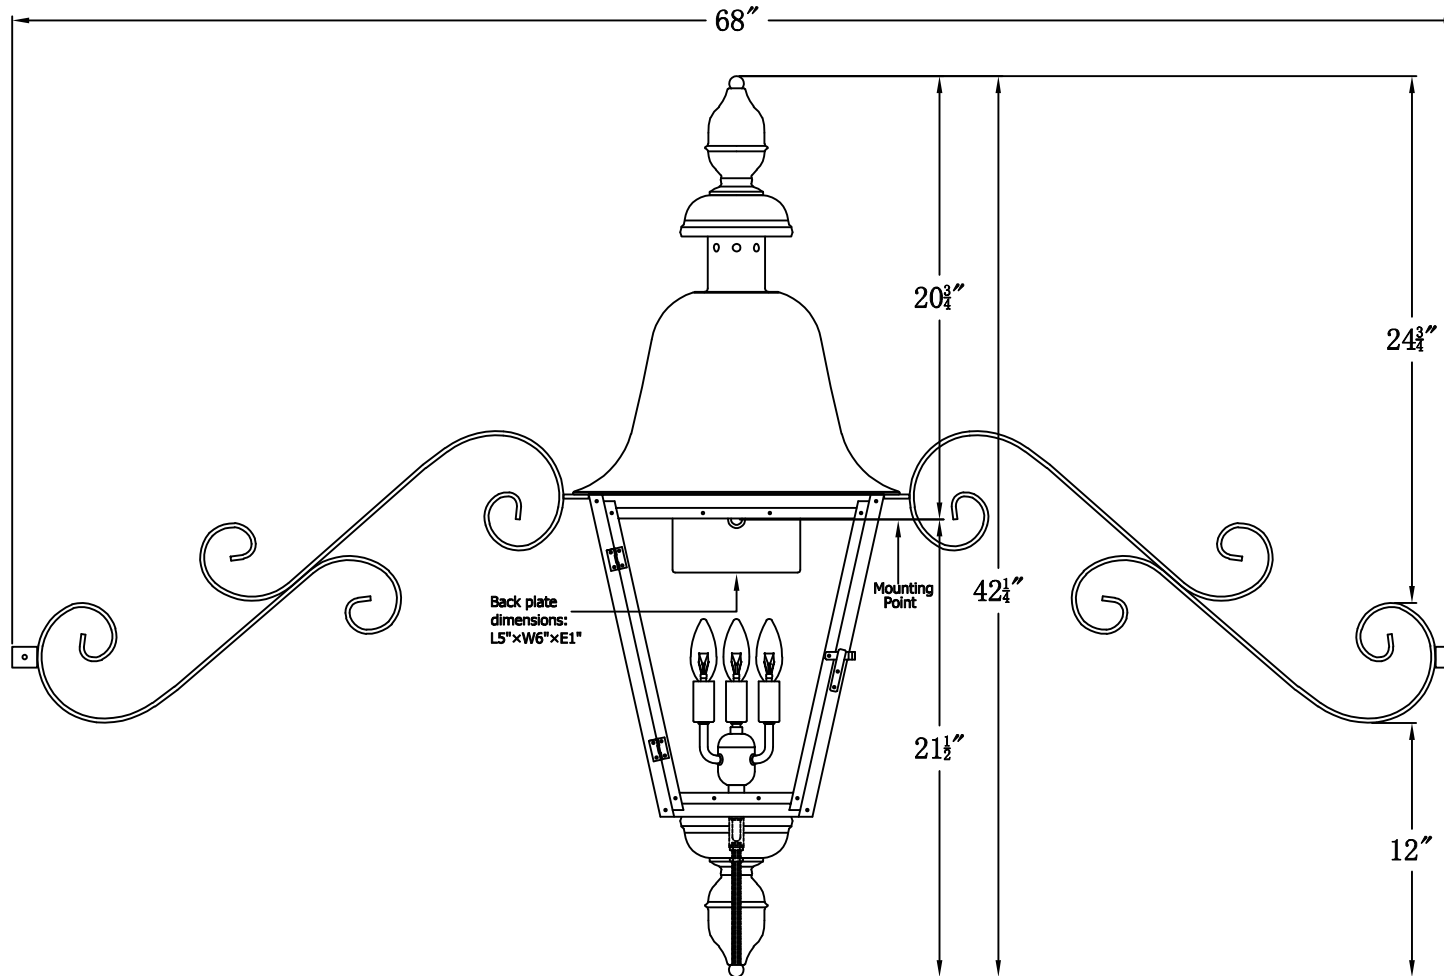

BELMONT 40 Electric With Dual Scroll Moustache (BM-40E DSML)

The CopperSmith

Product Description	Drawing Description	9152 Hard Drive
Sockets:3-E12 Candelabra	REV:A/0	Foley Alabama 36536
Watts:3-60W	Date:12/30/2021	SKU Number:BM-40E
	Drawing by:Jason Huang	Product Name:Belmont 40 Electric