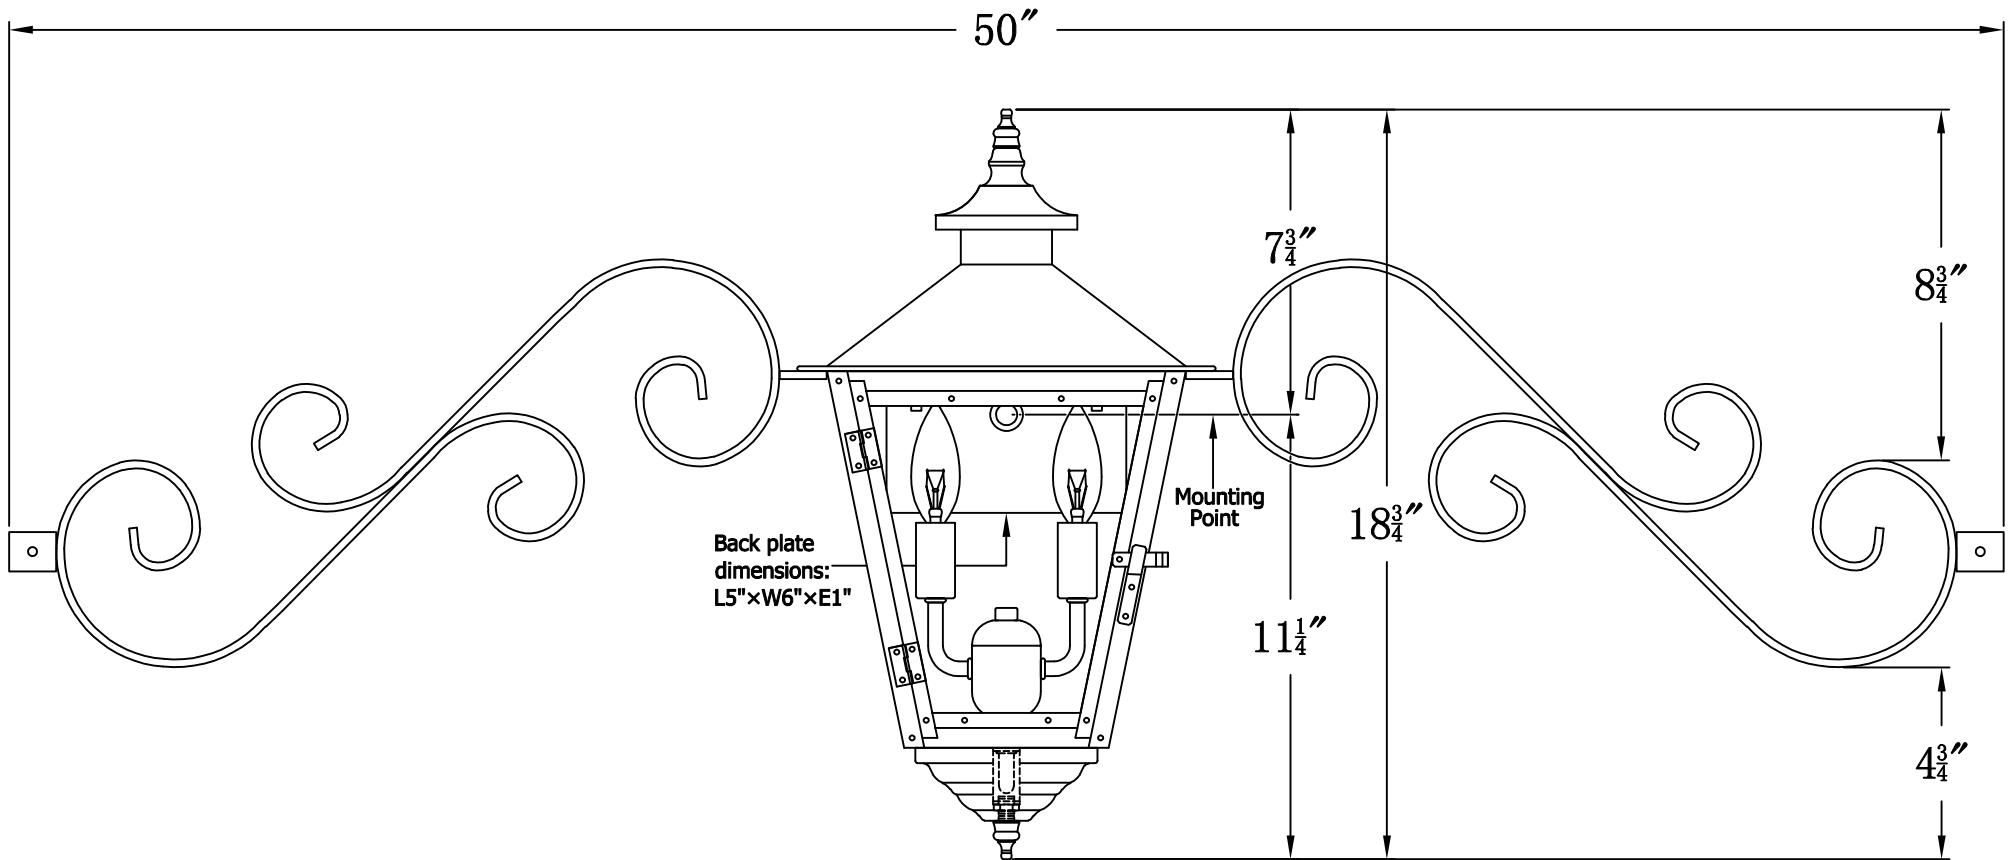

CONCEPTION STREET 41 Electric With Dual Scroll Moustache  
(CS-41E DSMS)

The CopperSmith

Product Description	Drawing Description	9152 Hard Drive
Sockets:2-E12 Candelabra	REV:A/0	Foley Alabama 36536
Watts:2-60W	Date:07/24/2021	SKU Number:CS-41E
	Drawing by:Jason Huang	Product Name:Conception Street 41 Electric