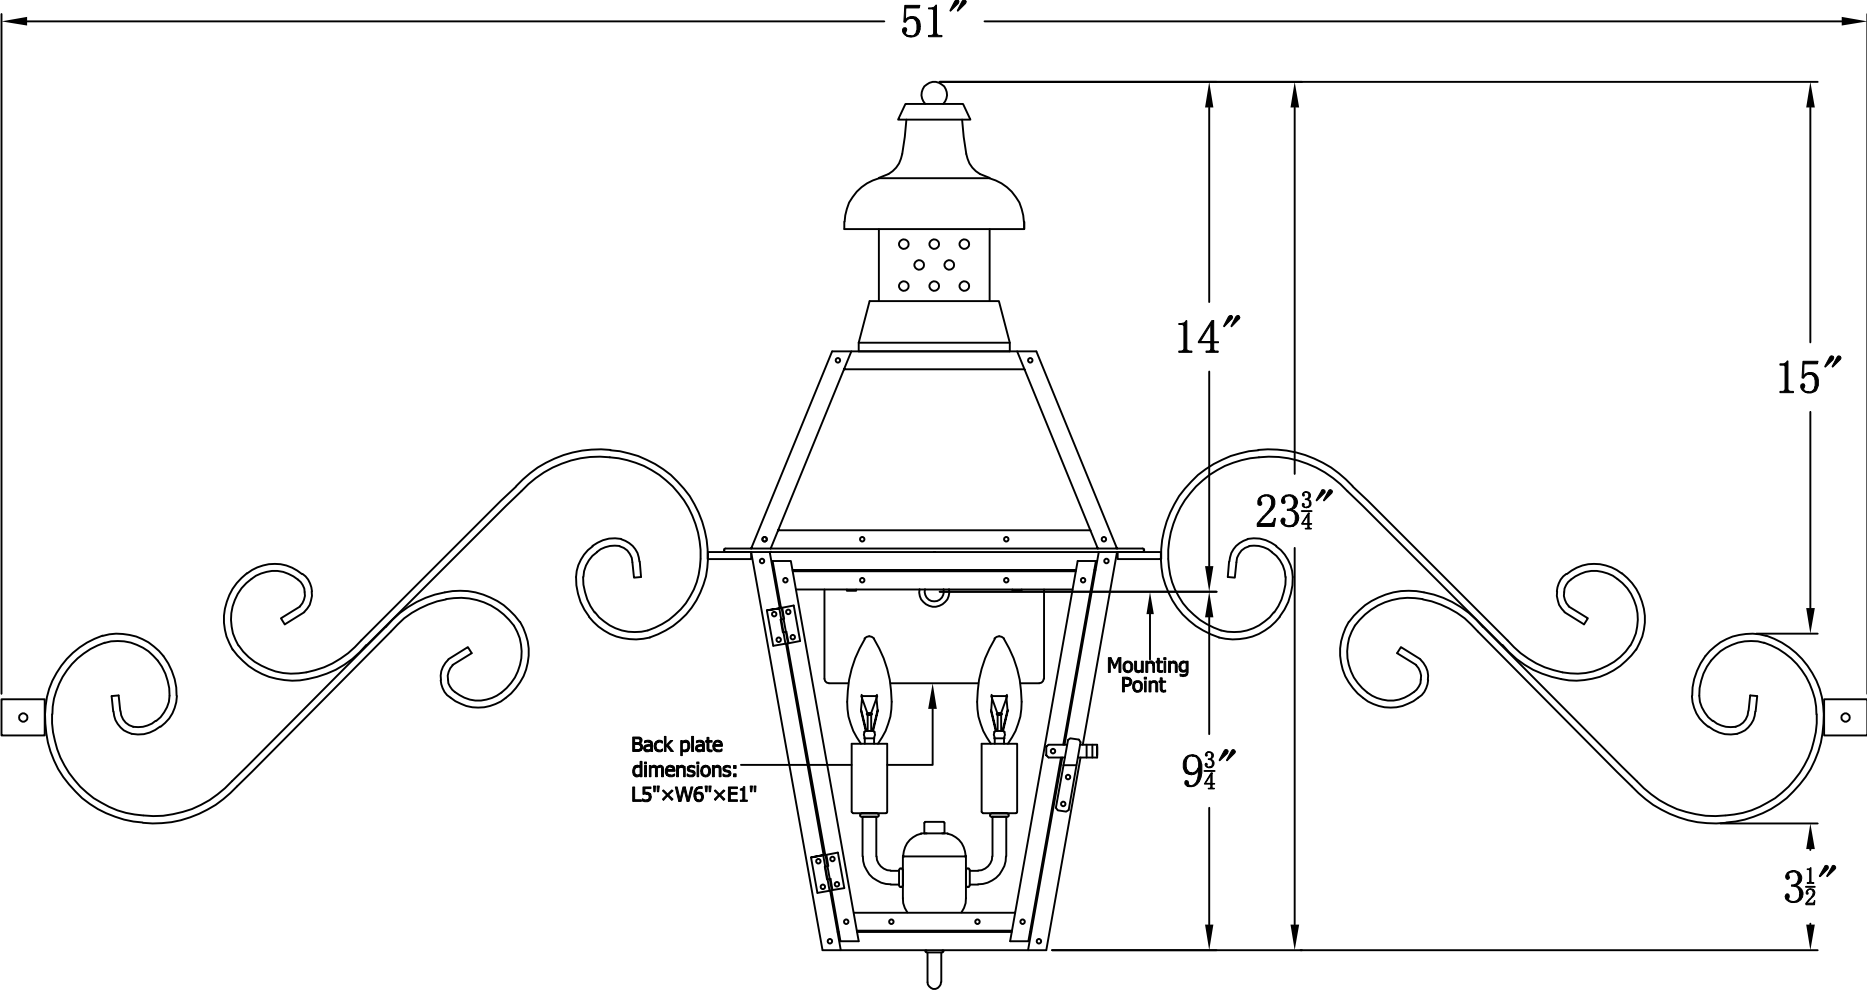

**PEBBLE HILL 20 Electric With Dual Scroll Moustache  
(PH-20E DSMS)**

**The CopperSmith**

<b>Product Description</b>	<b>Drawing Description</b>	<u>9152 Hard Drive</u>
Sockets:2-E12 Candelabra	REV:A/0	Foley Alabama 36536
Watts:2-60W	Date:08/16/2021	SKU Number:PH-20E
	Drawing by:Jason Huang	Product Name:Pebble Hill 20 Electric