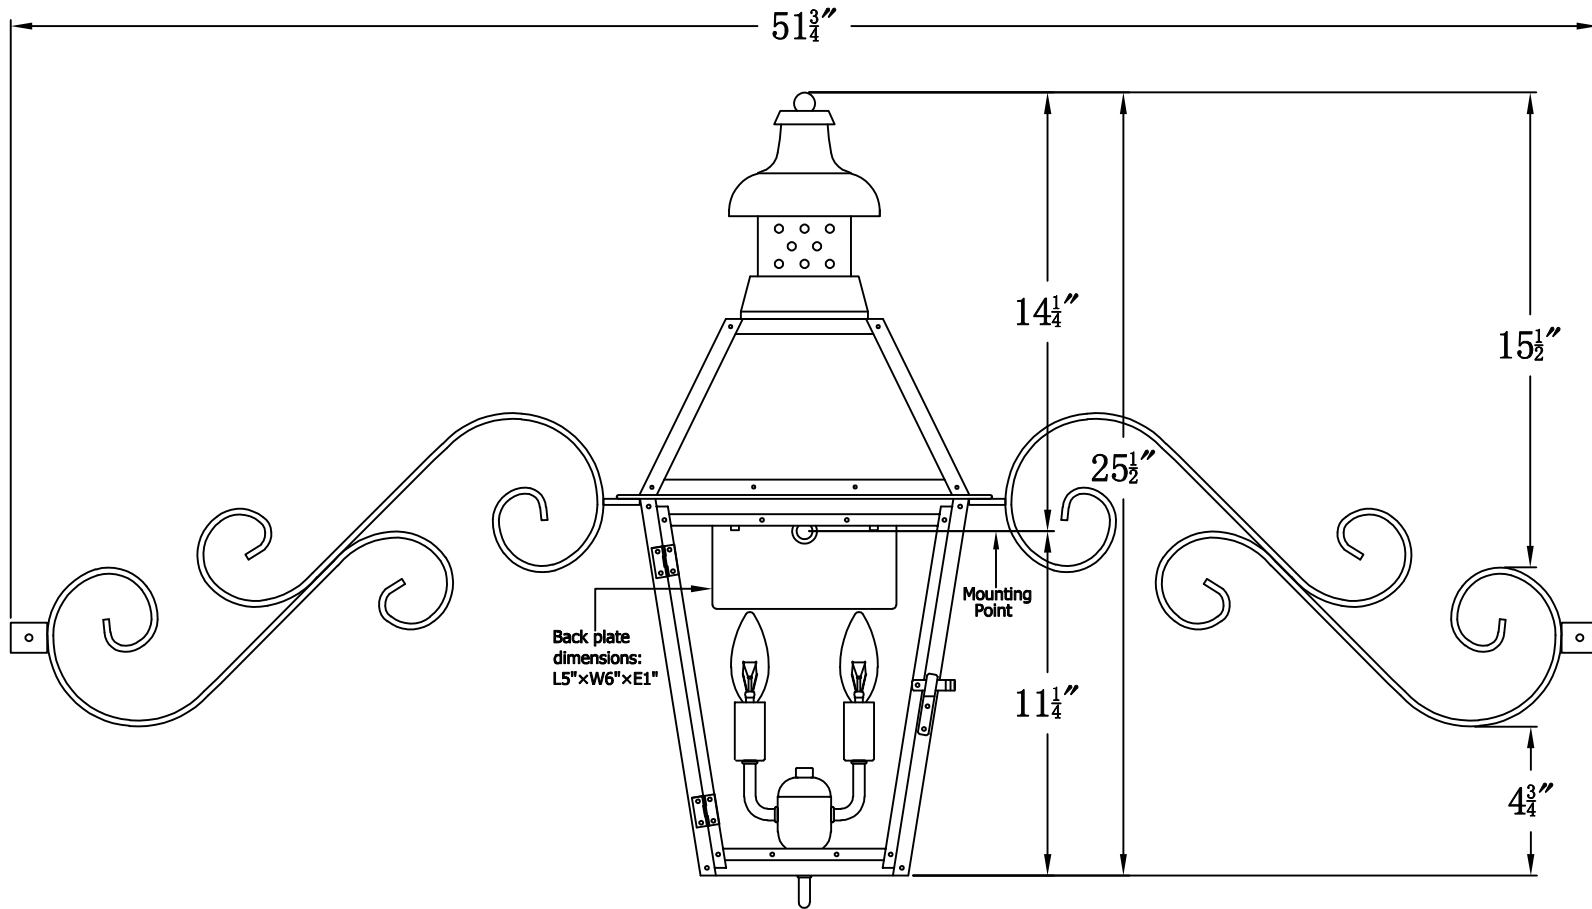

PEBBLE HILL 22 Electric With Dual Scroll Moustache
(PH-22E DSMS)

The CopperSmith

Product Description	Drawing Description	9152 Hard Drive
Sockets:2-E12 Candelabra	REV:A/0	Foley Alabama 36536
Watts:2-60W	Date:08/19/2021	SKU Number:PH-22E
	Drawing by:Jason Huang	Product Name:Pebble Hill 22 Electric