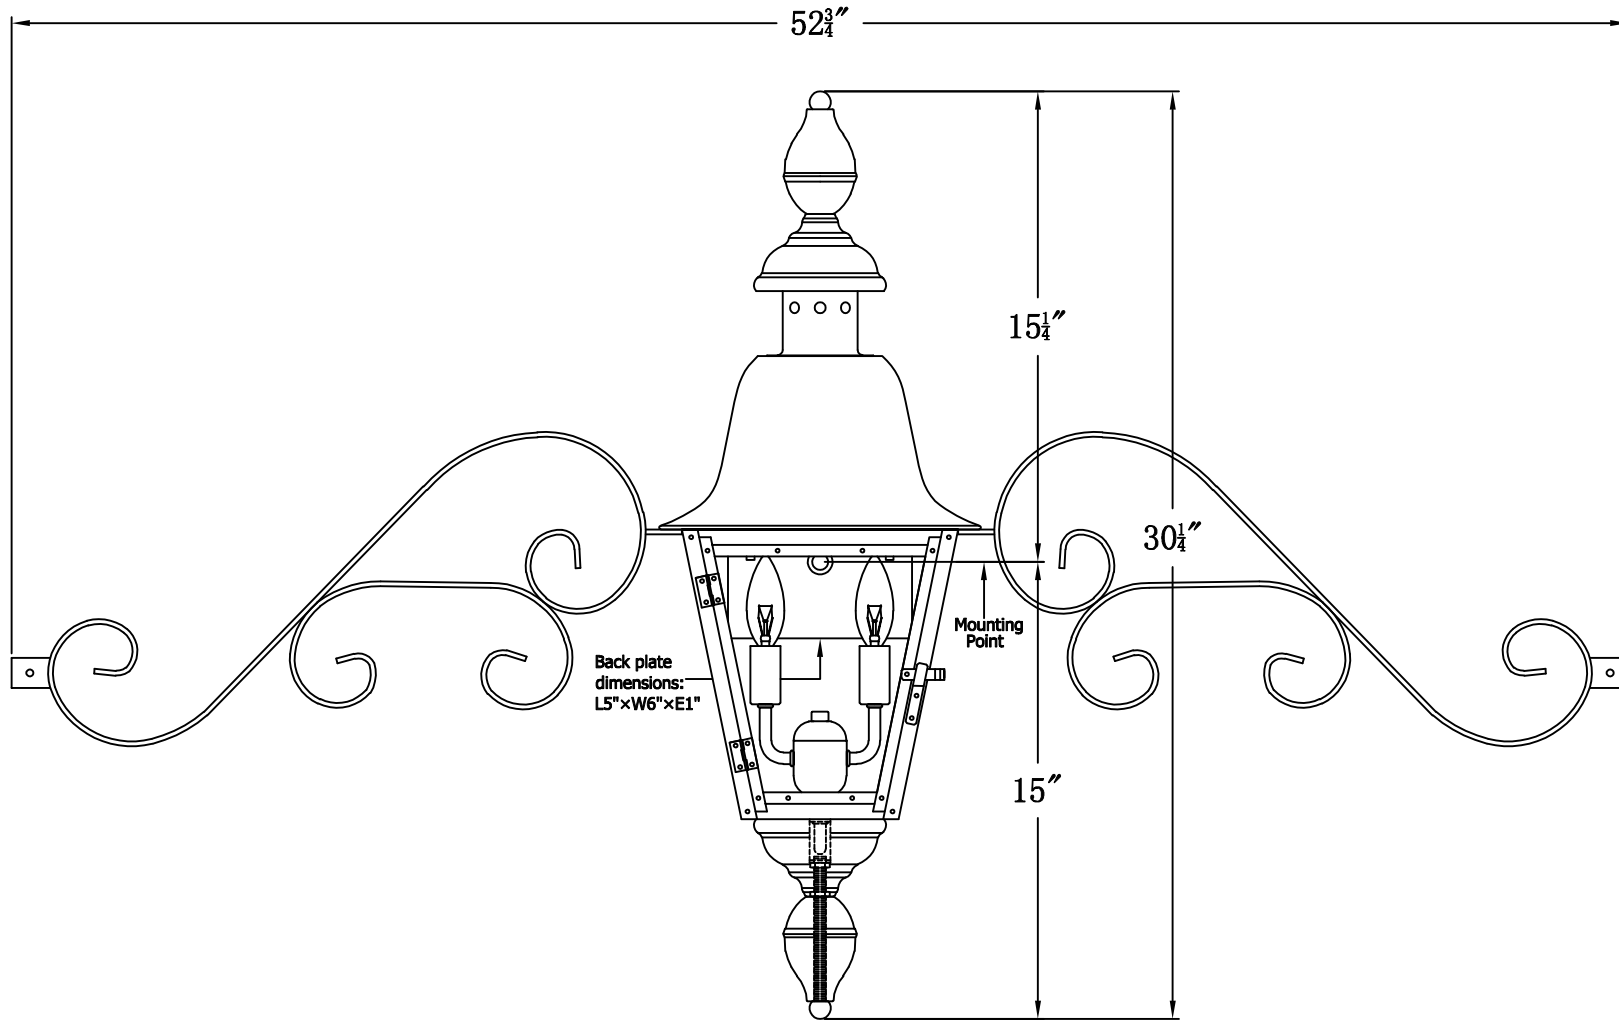

# BELMONT 30 Electric With Fancy Moustache (BM-30E FMS)

## The CopperSmith

Product Description	Drawing Description	9152 Hard Drive
Sockets:2-E12 Candelabra	REV:A/0	Foley Alabama 36536
Watts:2-60W	Date:12/25/2021	SKU Number:BM-30E
	Drawing by:Jason Huang	Product Name:Belmont 30 Electric