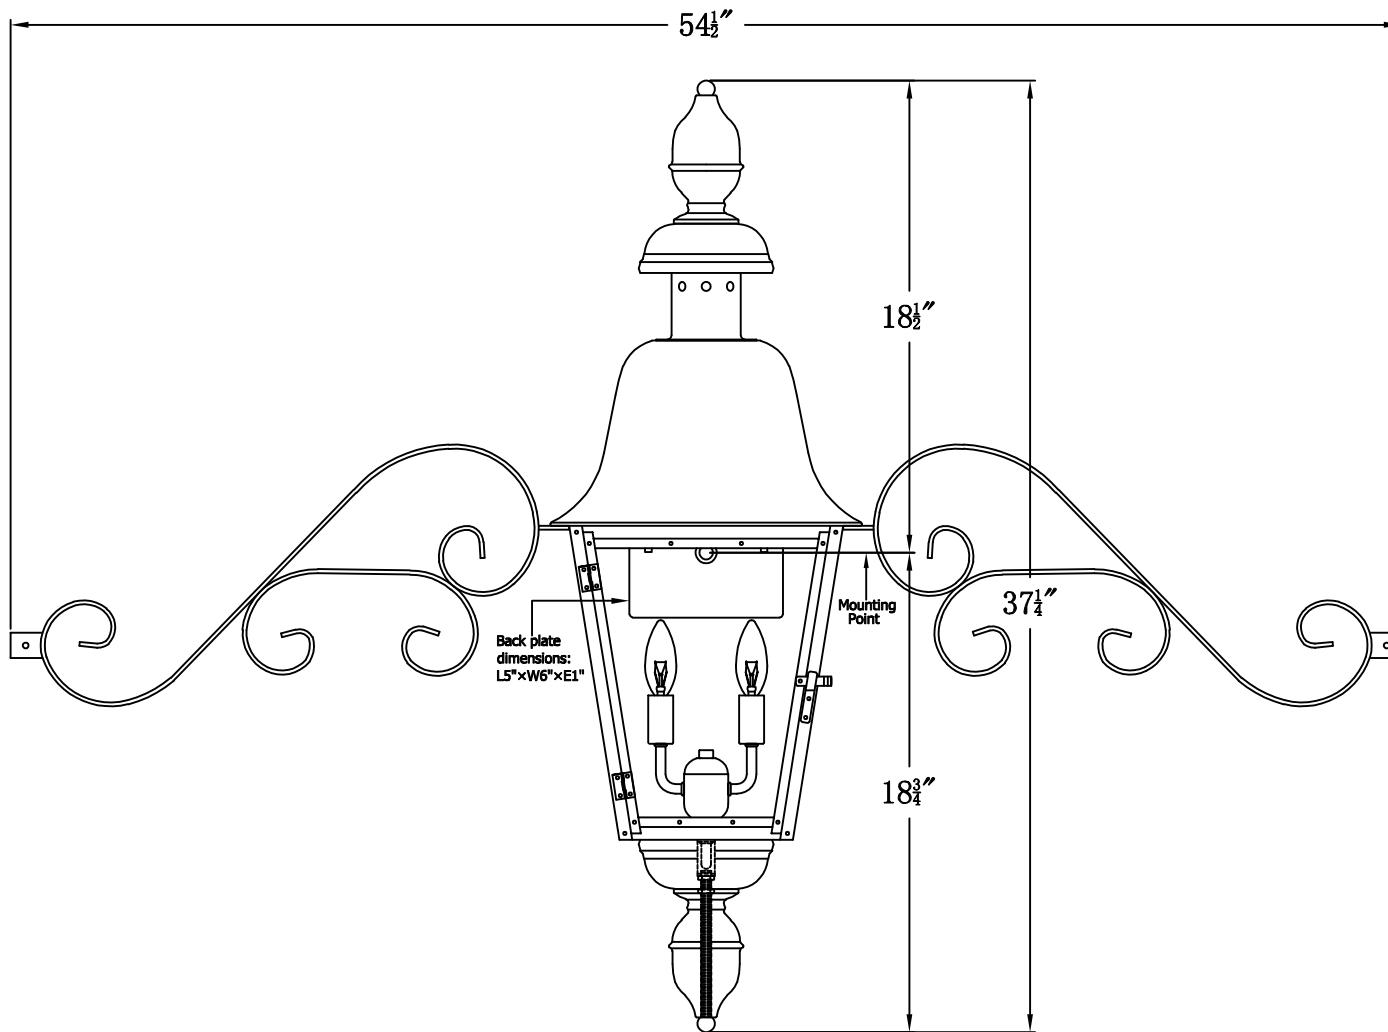

BELMONT 35 Electric With Fancy Moustache (BM-35E FMS)

The CopperSmith

Product Description	Drawing Description	9152 Hard Drive
Sockets:2-E12 Candelabra	REV:A/0	Foley Alabama 36536
Watts:2-60W	Date:12/28/2021	SKU Number:BM-35E
	Drawing by:Jason Huang	Product Name:Belmont 35 Electric