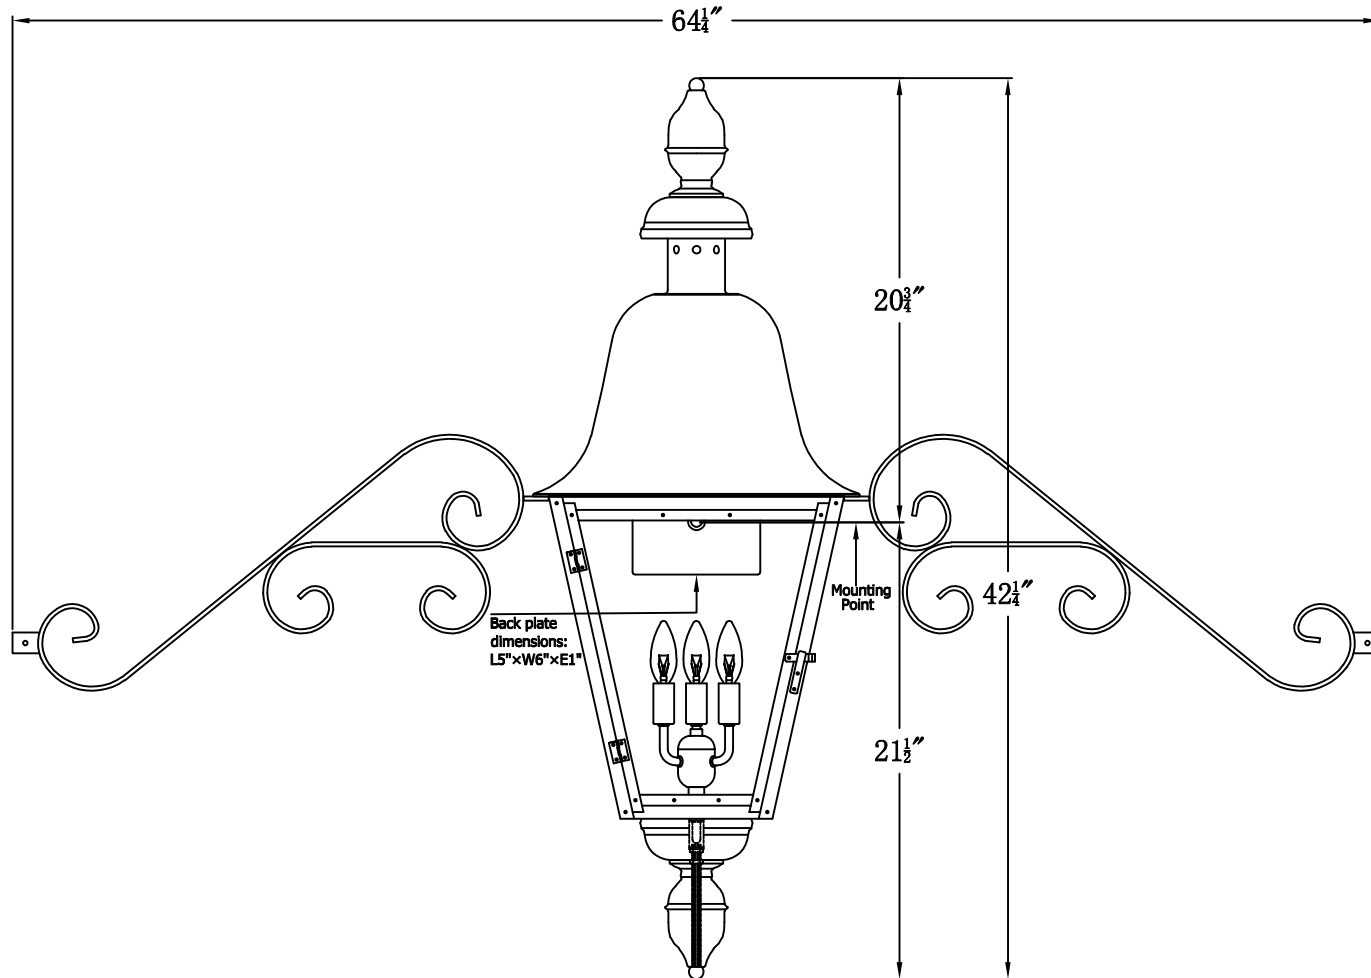

BELMONT 40 Electric With Fancy Moustache (BM-40E FML)

The CopperSmith		
Product Description	Drawing Description	9152 Hard Drive
Sockets:3-E12 Candelabra	REV:A/0	Foley Alabama 36536
Watts:3-60W	Date:12/30/2021	SKU Number:BM-40E
	Drawing by:Jason Huang	Product Name:Belmont 40 Electric