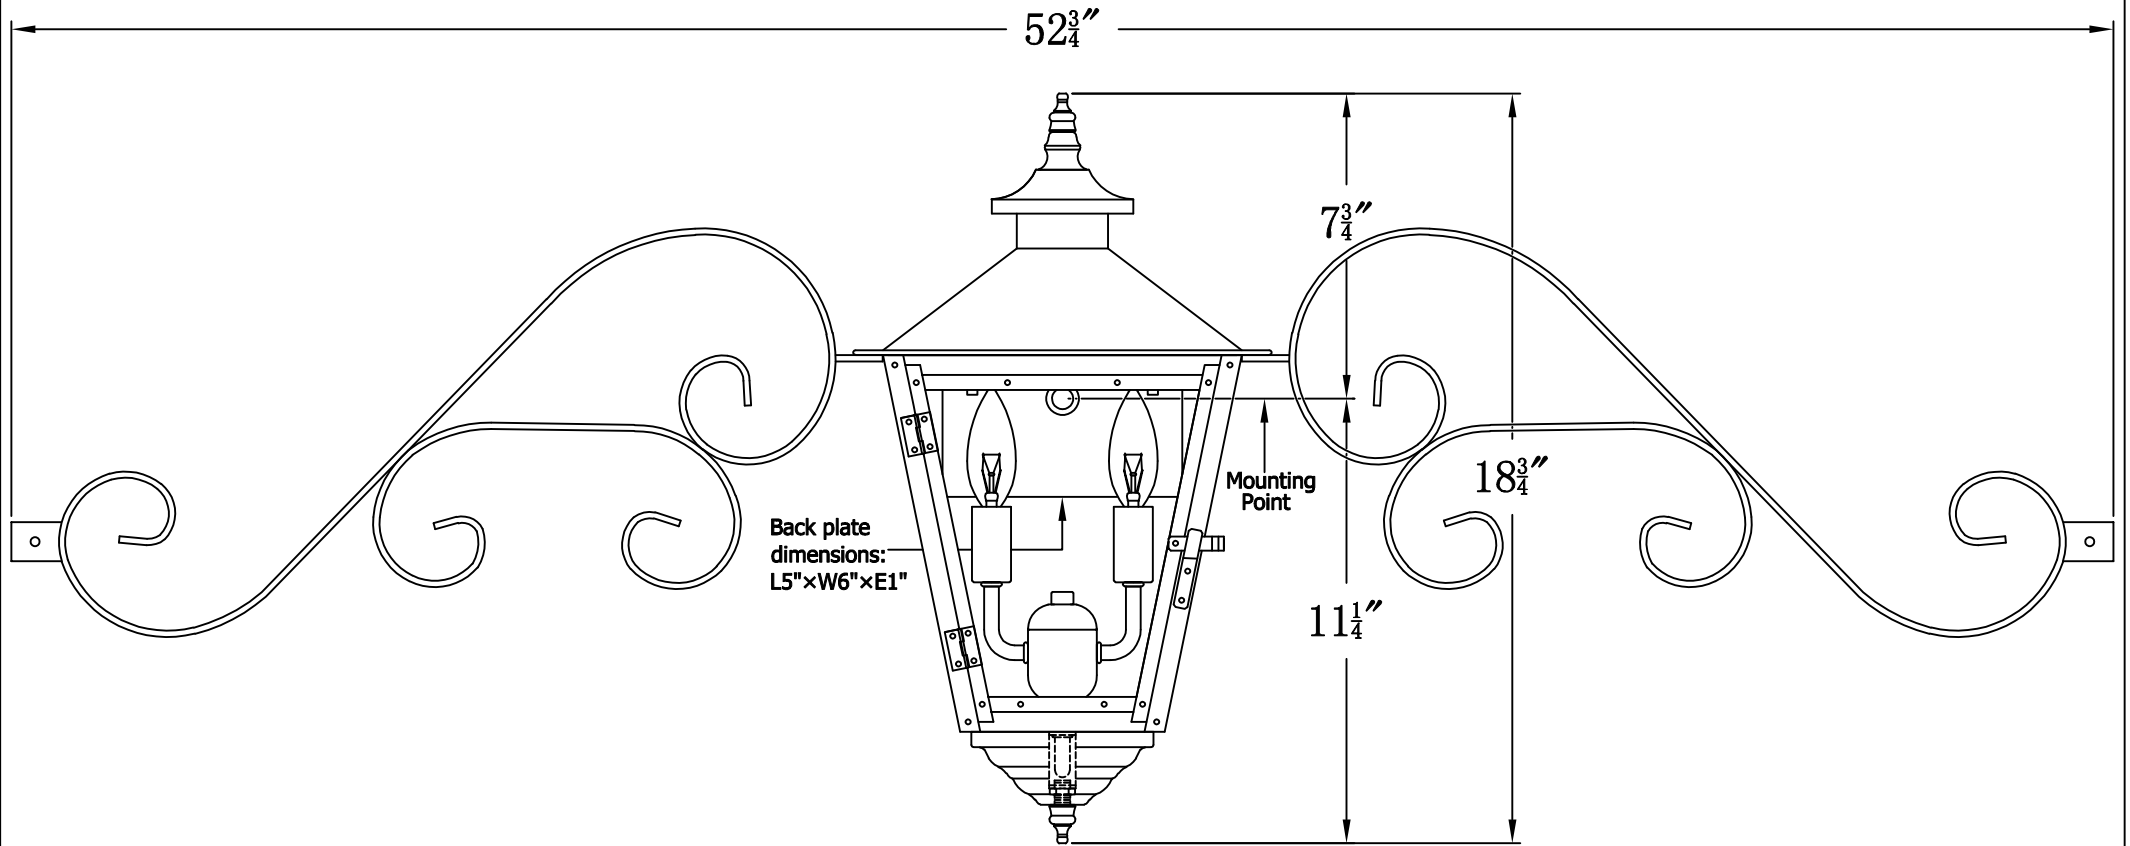

CONCEPTION STREET 41 Electric With Fancy Moustache  
(CS-41E FMS)

The CopperSmith

Product Description	Drawing Description	9152 Hard Drive
Sockets:2-E12 Candelabra	REV:A/0	Foley Alabama 36536
Watts:2-60W	Date:07/26/2021	SKU Number:CS-41E
	Drawing by:Jason Huang	Product Name:Conception Street 41 Electric