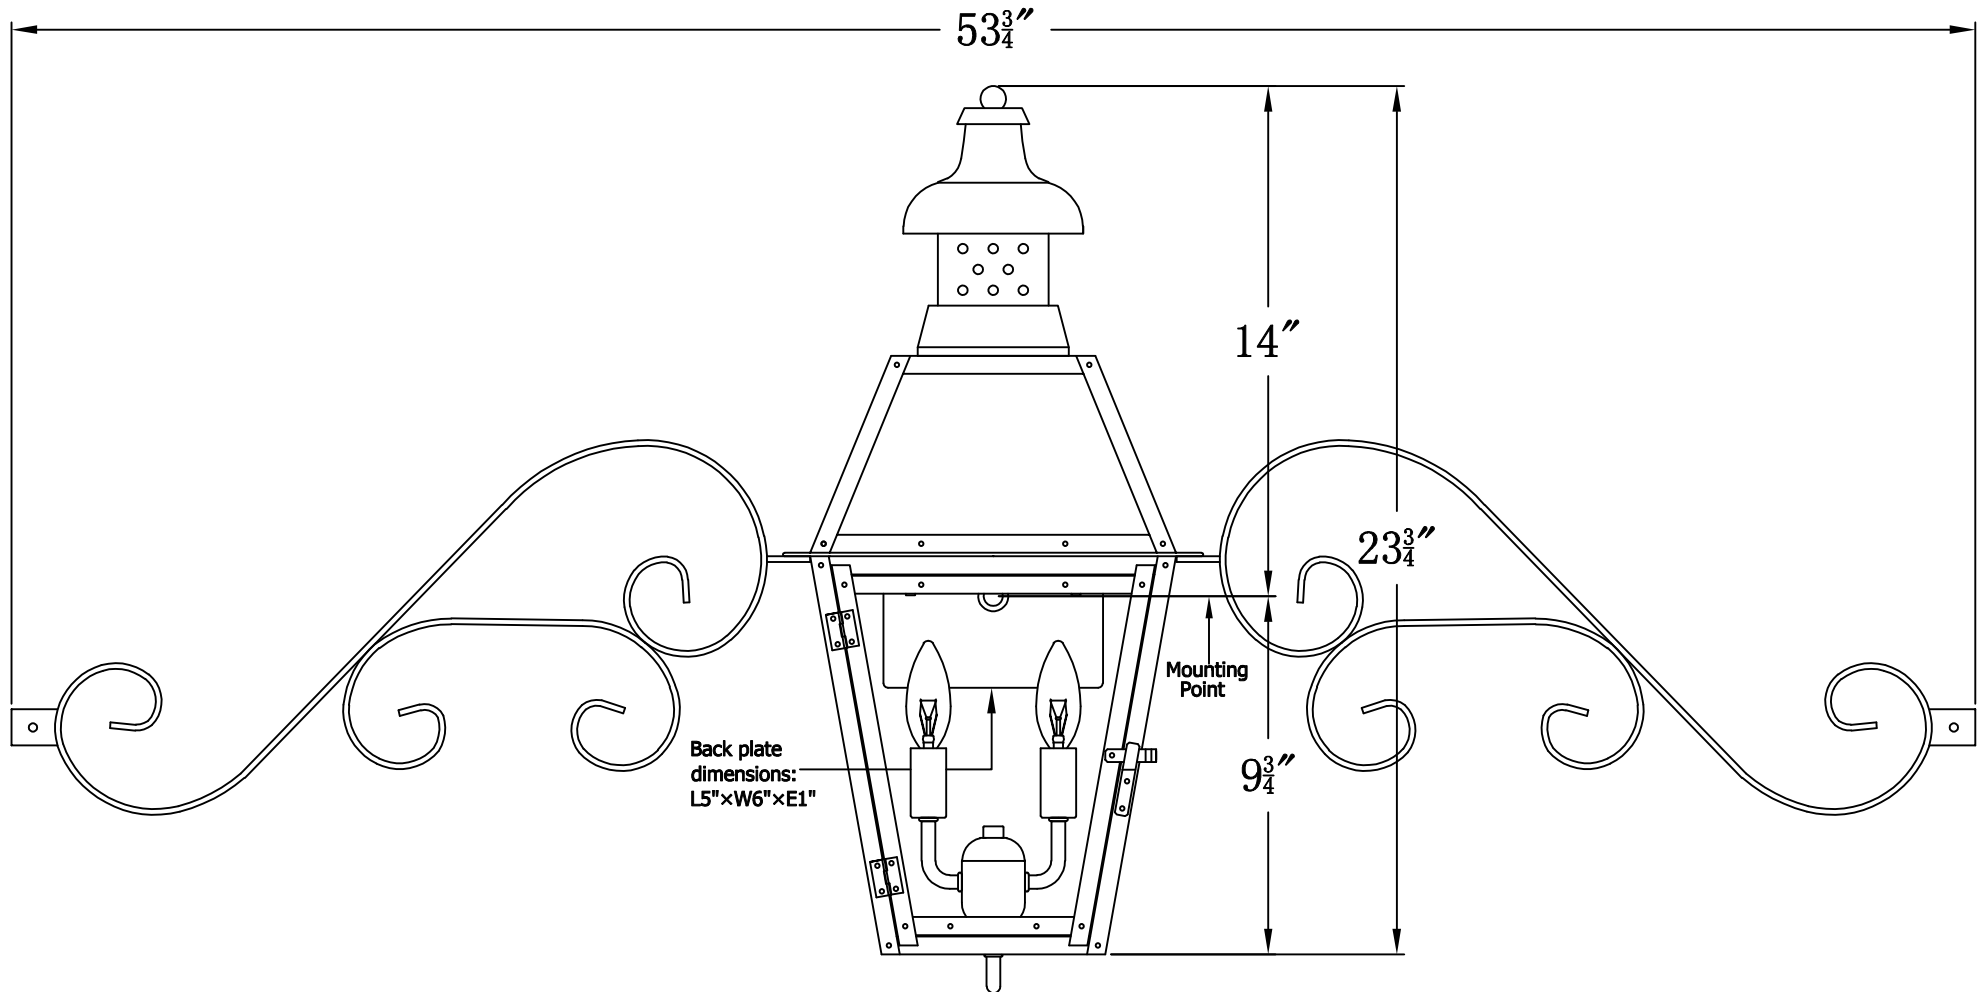

PEBBLE HILL 20 Electric With Fancy Moustache
(PH-20E FMS)

The CopperSmith

Product Description	Drawing Description	9152 Hard Drive
Sockets:2-E12 Candelabra	REV:A/0	Foley Alabama 36536
Watts:2-60W	Date:08/16/2021	SKU Number:PH-20E
	Drawing by:Jason Huang	Product Name:Pebble Hill 20 Electric