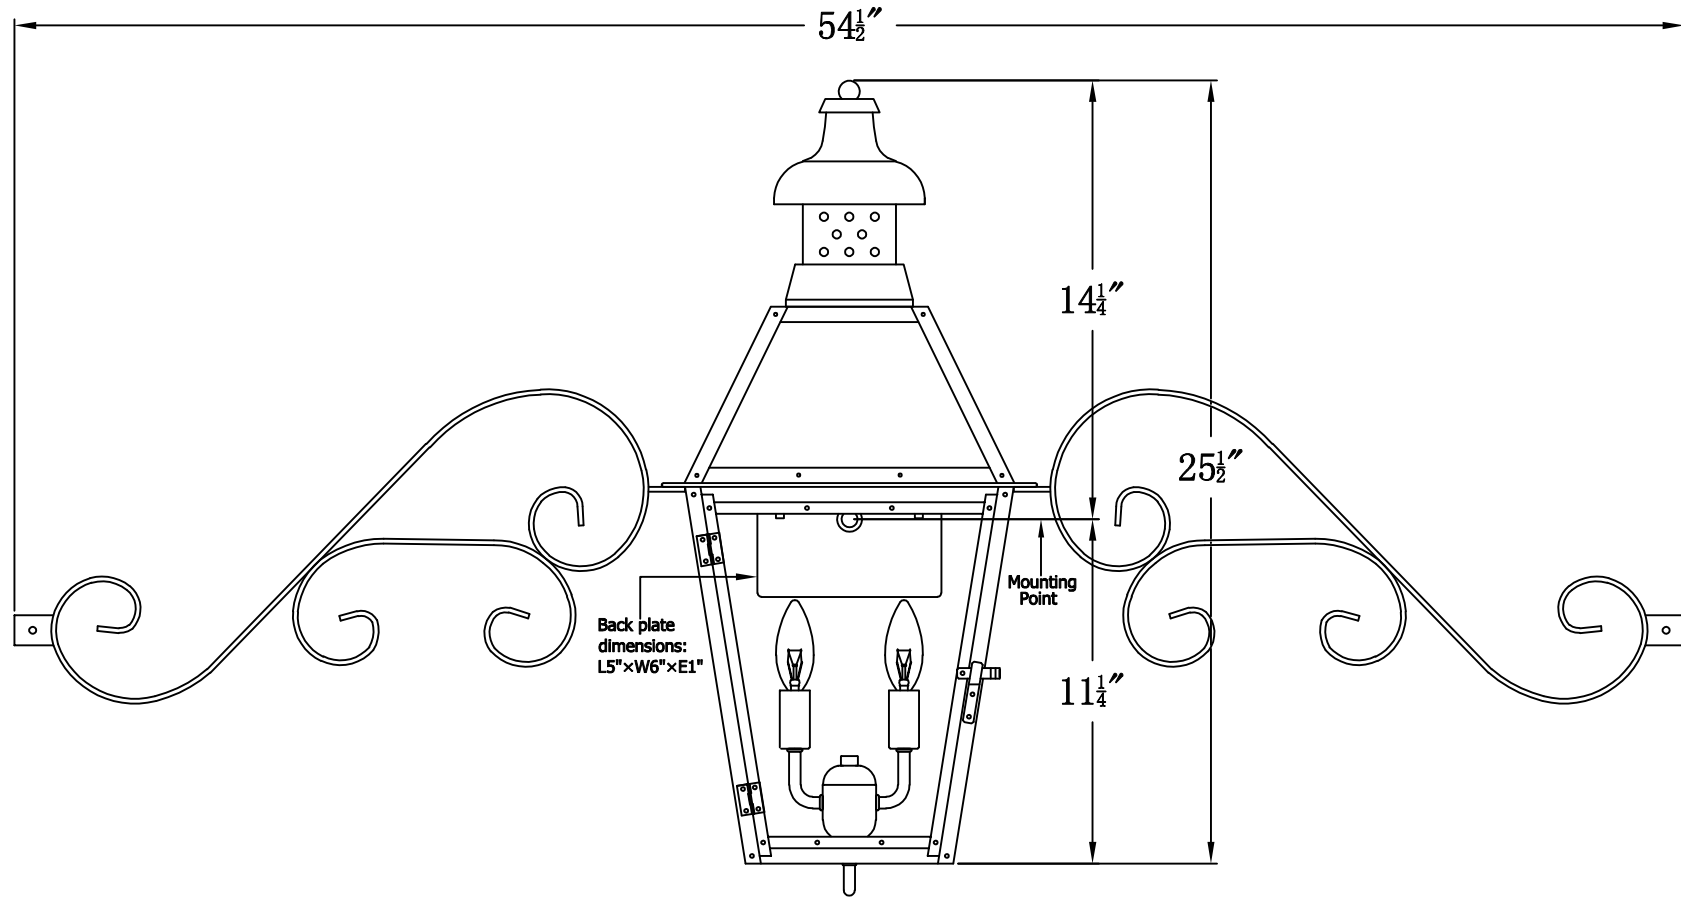

**PEBBLE HILL 22 Electric With Fancy Moustache
(PH-22E FMS)**

The CopperSmith

Product Description	Drawing Description	9152 Hard Drive
Sockets:2-E12 Candelabra	REV:A/0	Foley Alabama 36536
Watts:2-60W	Date:08/19/2021	SKU Number:PH-22E
	Drawing by:Jason Huang	Product Name:Pebble Hill 22 Electric