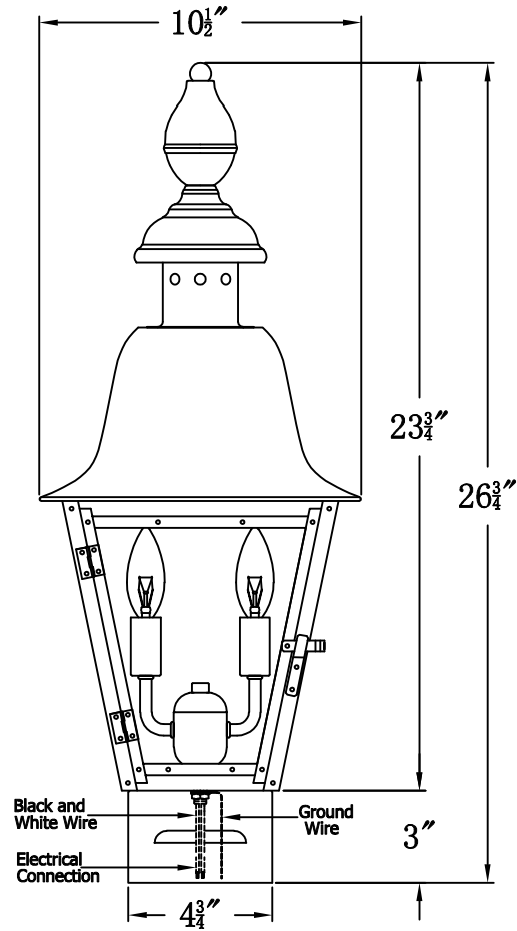

# BELMONT 30 Electric With Copper Pier Mount (BM-30E CPM1)

## The CopperSmith

<b>Product Description</b>	<b>Drawing Description</b>	<u>9152 Hard Drive</u>
Sockets:2-E12 Candelabra	REV:A/0	Foley Alabama 36536
Watts:2-60W	Date:12/25/2021	SKU Number:BM-30E
	Drawing by:Jason Huang	Product Name:Belmont 30 Electric