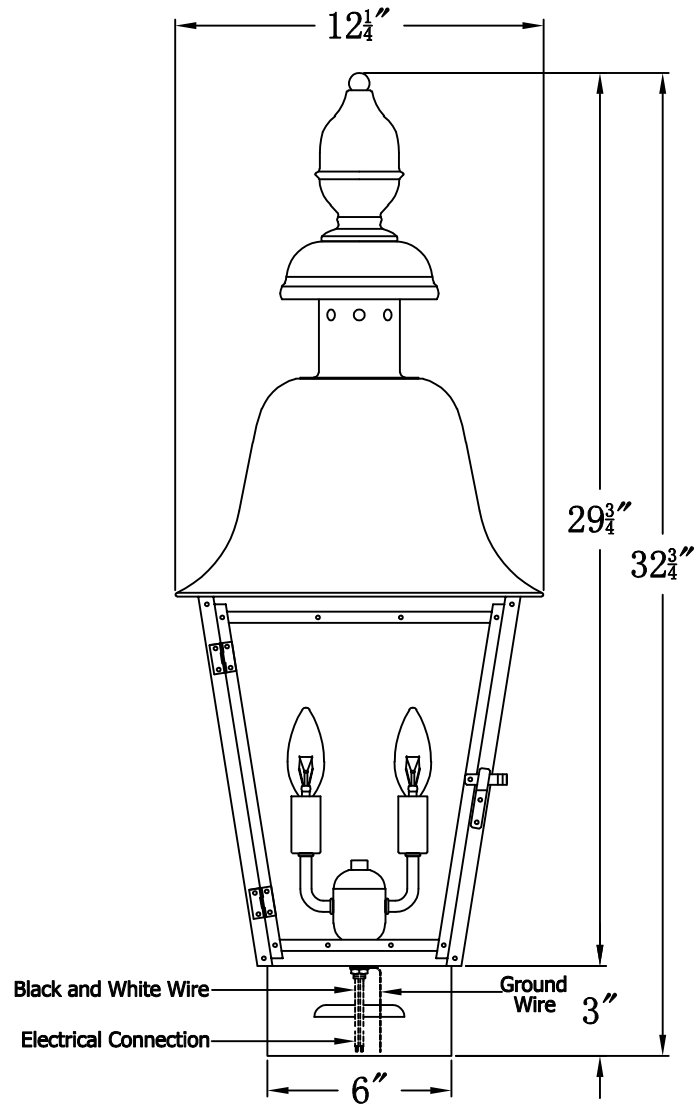

BELMONT 35 Electric With Copper Pier Mount
(BM-35E CPM2)

The CopperSmith

Product Description	Drawing Description	9152 Hard Drive
Sockets:2-E12 Candelabra	REV:A/0	Foley Alabama 36536
Watts:2-60W	Date:12/28/2021	SKU Number:BM-35E
	Drawing by:Jason Huang	Product Name:Belmont 35 Electric