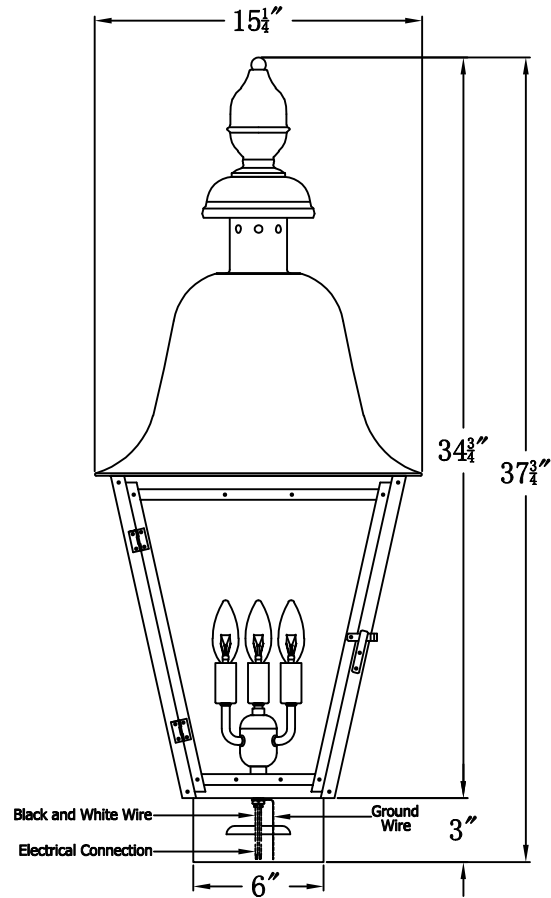

# BELMONT 40 Electric With Copper Pier Mount (BM-40E CPM2)

## The CopperSmith

<b>Product Description</b>	<b>Drawing Description</b>	<b>9152 Hard Drive</b>
Sockets:3-E12 Candelabra	REV:A/0	<b>Foley Alabama 36536</b>
Watts:3-60W	Date:12/30/2021	SKU Number:BM-40E
	Drawing by:Jason Huang	Product Name:Belmont 40 Electric