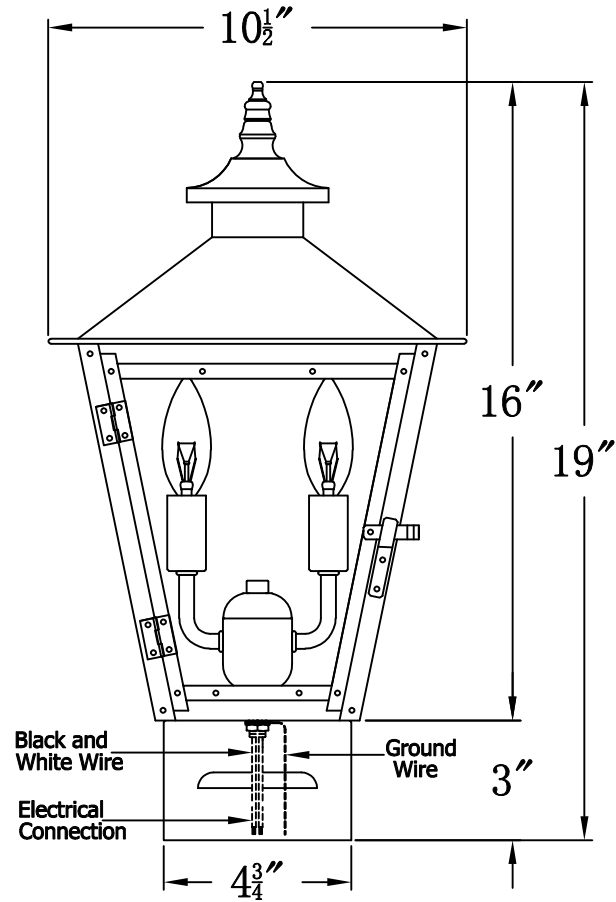

CONCEPTION STREET 41 Electric With Copper Pier Mount  
(CS-41E CPM1)

The CopperSmith

Product Description	Drawing Description	9152 Hard Drive
Sockets:2-E12 Candelabra	REV:A/0	Foley Alabama 36536
Watts:2-60W	Date:07/26/2021	SKU Number:CS-41E
	Drawing by:Jason Huang	Product Name:Conception Street 41 Electric