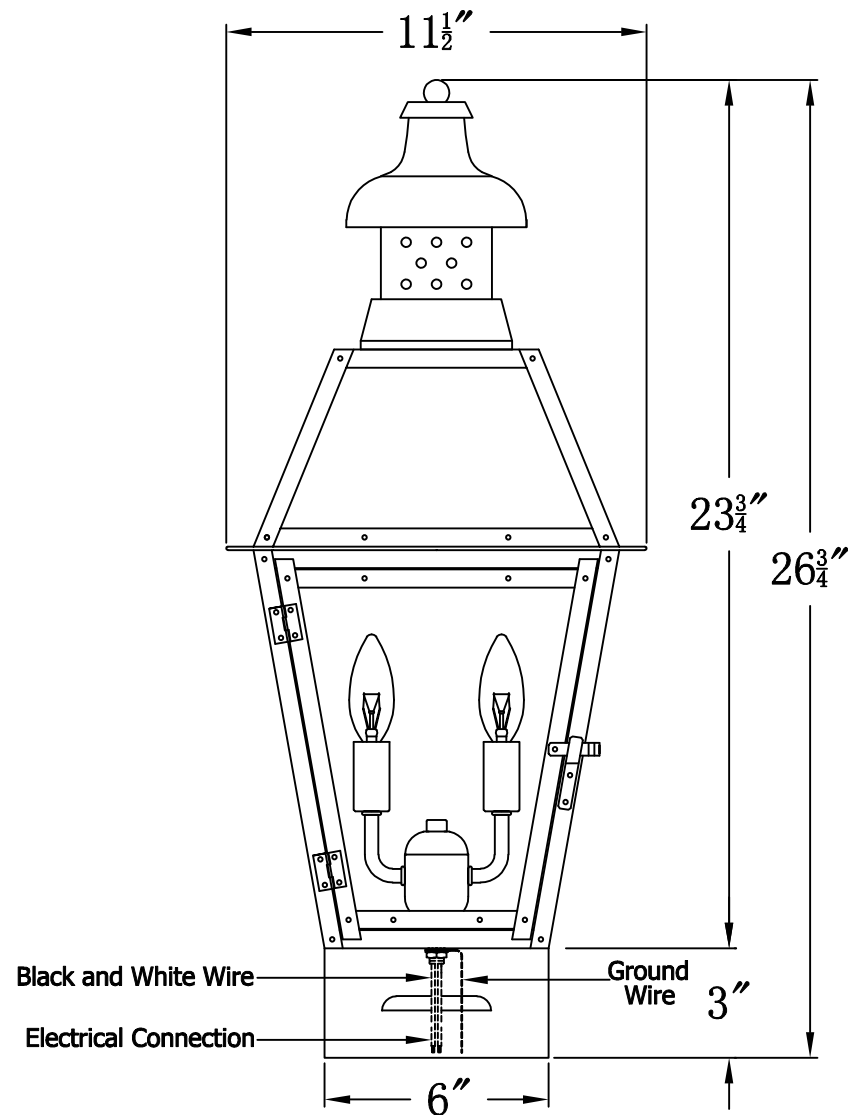

PEBBLE HILL 20 Electric With Copper Pier Mount
(PH-20E CPM2)

The CopperSmith

Product Description	Drawing Description	9152 Hard Drive
Sockets:2-E12 Candelabra	REV:A/0	Foley Alabama 36536
Watts:2-60W	Date:08/16/2021	SKU Number:PH-20E
	Drawing by:Jason Huang	Product Name:Pebble Hill 20 Electric