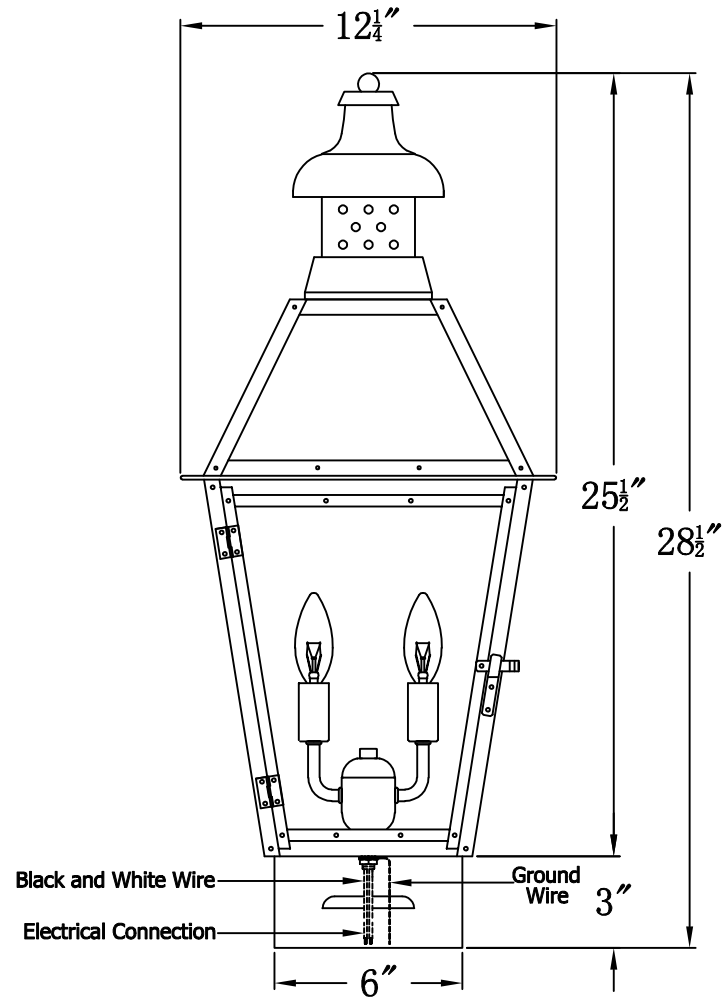

PEBBLE HILL 22 Electric With Copper Pier Mount
(PH-22E CPM2)

The CopperSmith

Product Description	Drawing Description	9152 Hard Drive
Sockets:2-E12 Candelabra	REV:A/0	Foley Alabama 36536
Watts:2-60W	Date:08/19/2021	SKU Number:PH-22E
	Drawing by:Jason Huang	Product Name:Pebble Hill 22 Electric