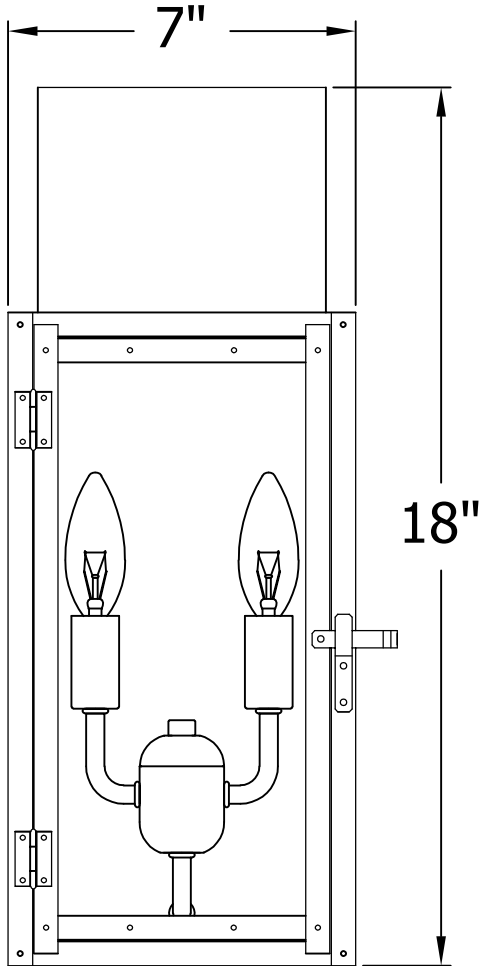

# WHITNEY 18 Electric (WT-18E)

## The CopperSmith (BDT)

Product Description	Drawing Description	9152 Hard Drive
Sockets:2-E12 Candelabra	REV:A/0	Foley Alabama 36536
Watts:2-60W	Date:04/17/2021	SKU Number:WT-18E
	Drawing by:Jason Huang	Product Name:Whitney 18 Electric