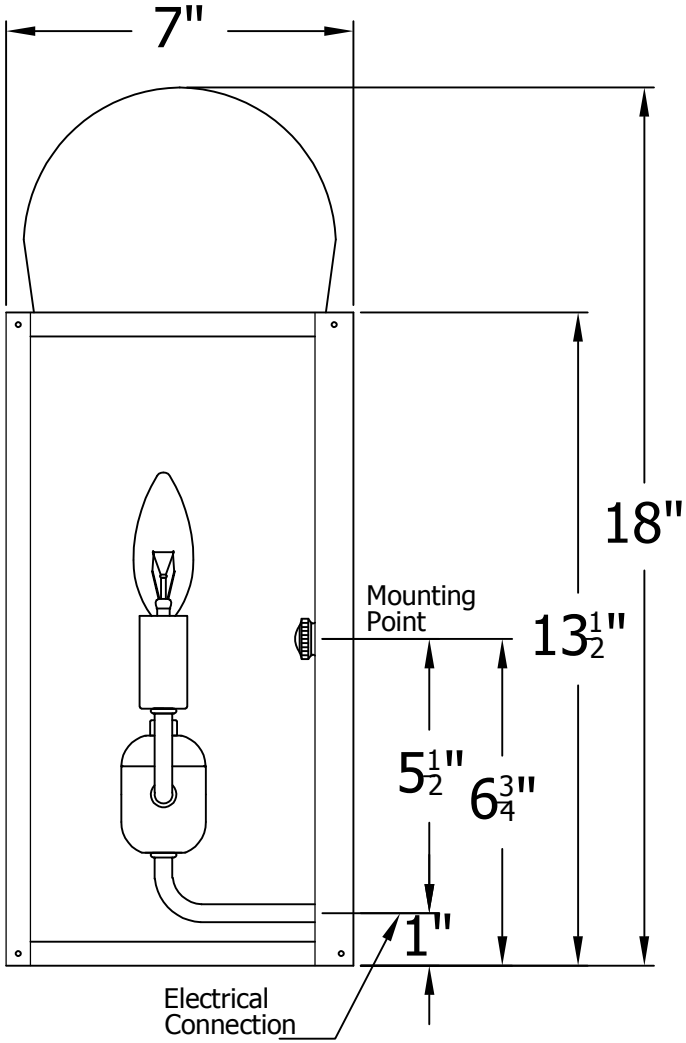

# WHITNEY 18 Electric (WT-18E)

## The CopperSmith (BDT)

Product Description	Drawing Description	9152 Hard Drive
Sockets:2-E12 Candelabra	REV:A/0	Foley Alabama 36536
Watts:2-60W	Date:04/17/2021	SKU Number:WT-18E
	Drawing by:Jason Huang	Product Name:Whitney 18 Electric