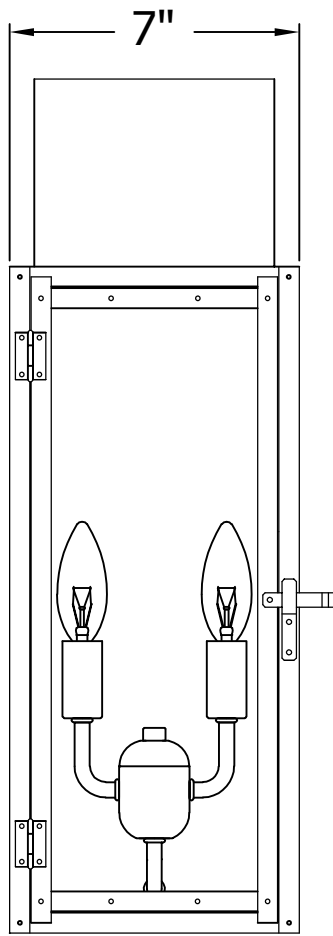

WHITNEY 21 Electric(WT-21E)

The CopperSmith (BDT)

Product Description	Drawing Description	9152 Hard Drive
Sockets:2-E12 Candelabra	REV:A/0	Foley Alabama 36536
Watts:2-60W	Date:04/17/2021	SKU Number:WT-21E
	Drawing by:Jason Huang	Product Name:Whitney 21 Electric