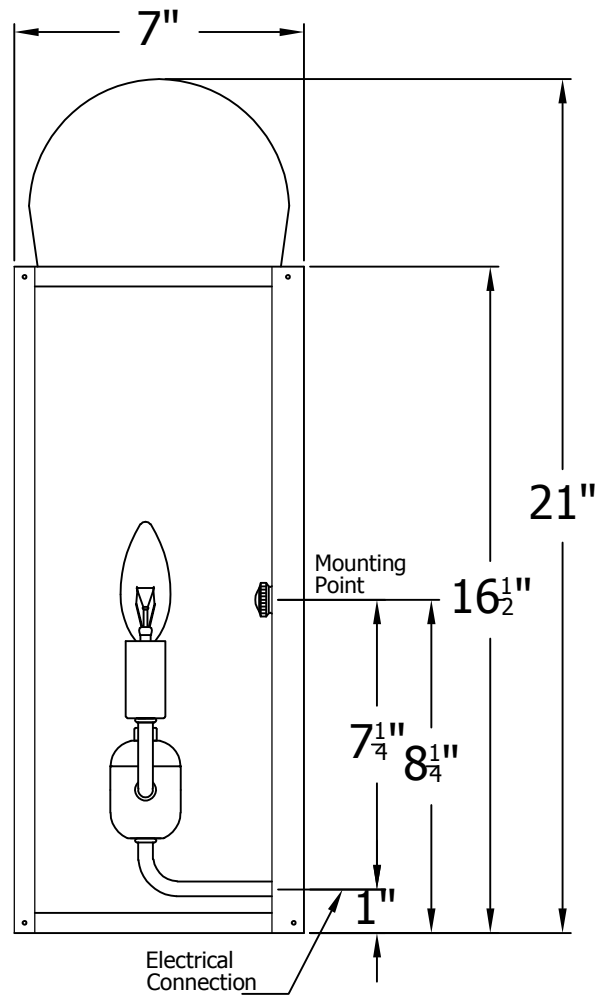

WHITNEY 21 Electric(WT-21E)

The CopperSmith (BDT)

Product Description	Drawing Description	9152 Hard Drive
Sockets:2-E12 Candelabra	REV:A/0	Foley Alabama 36536
Watts:2-60W	Date:04/17/2021	SKU Number:WT-21E
	Drawing by:Jason Huang	Product Name:Whitney 21 Electric