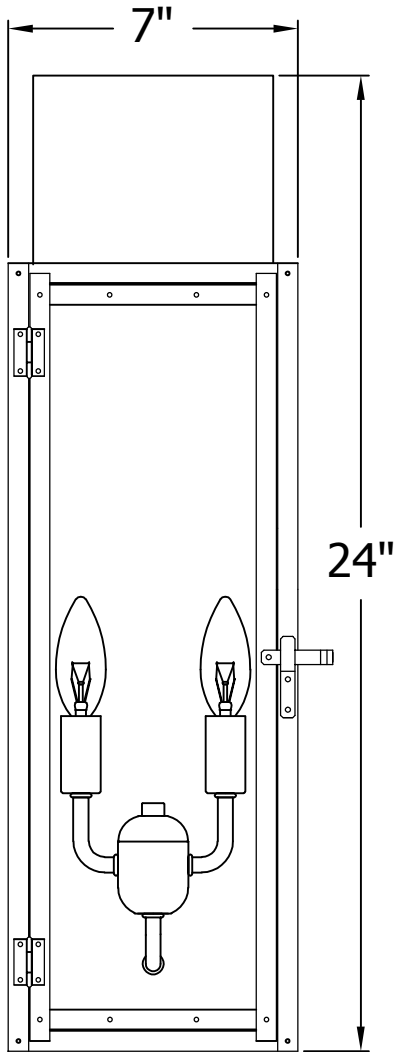

WHITNEY 24 Electric(WT-24E)

The CopperSmith (BDT)

Product Description	Drawing Description	9152 Hard Drive
Sockets:2-E12 Candelabra	REV:A/0	Foley Alabama 36536
Watts:2-60W	Date:04/17/2021	SKU Number:WT-24E
	Drawing by:Jason Huang	Product Name:Whitney 24 Electric