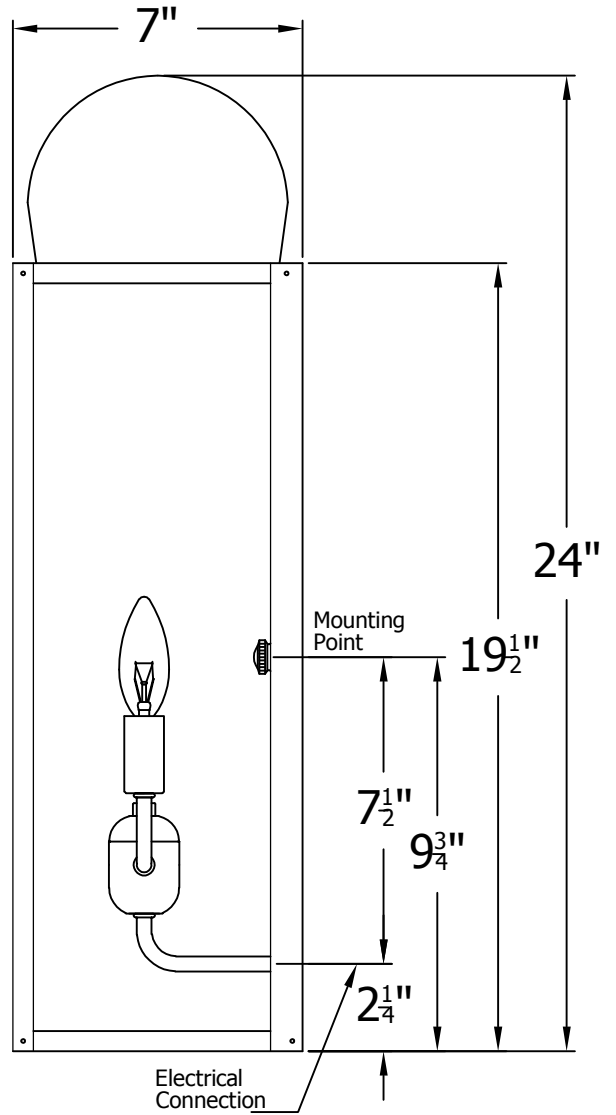

WHITNEY 24 Electric(WT-24E)

The CopperSmith (BDT)

Product Description	Drawing Description	9152 Hard Drive
Sockets:2-E12 Candelabra	REV:A/0	Foley Alabama 36536
Watts:2-60W	Date:04/17/2021	SKU Number:WT-24E
	Drawing by:Jason Huang	Product Name:Whitney 24 Electric