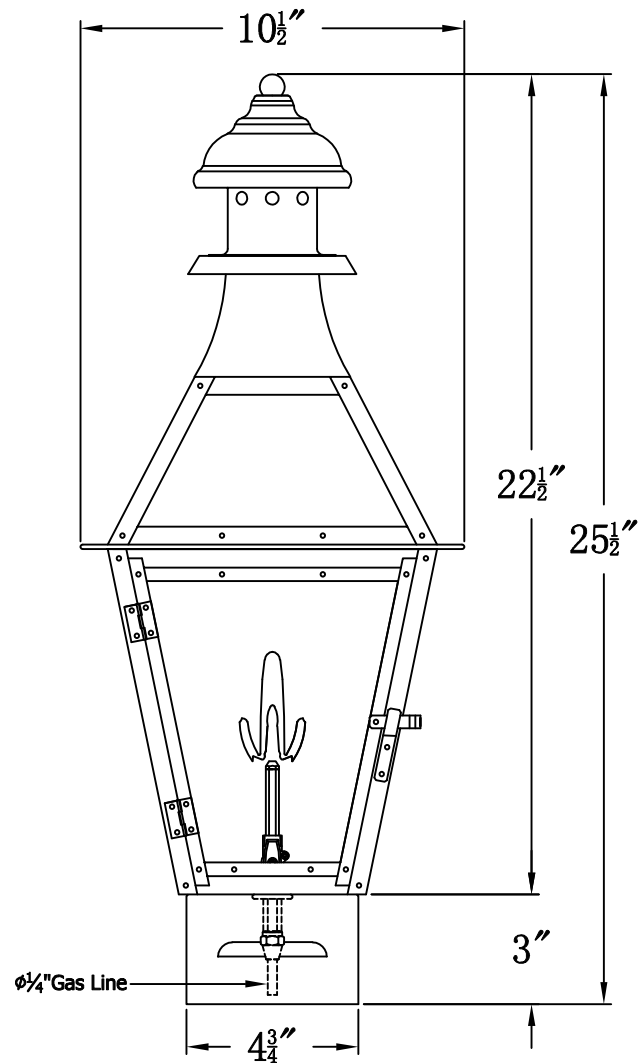

CREOLE 22 Gas With Copper Pier Mount  
(CR-22G CPM1)

The CopperSmith

Product Description	Drawing Description	9152 Hard Drive
Burner:Single	REV:A/0	Foley Alabama 36536
Gas Valve Name:VNG(P)50	Date:11/19/2021	SKU Number:CR-22G
	Drawing by:Jason Huang	Product Name:Creole 22 Gas