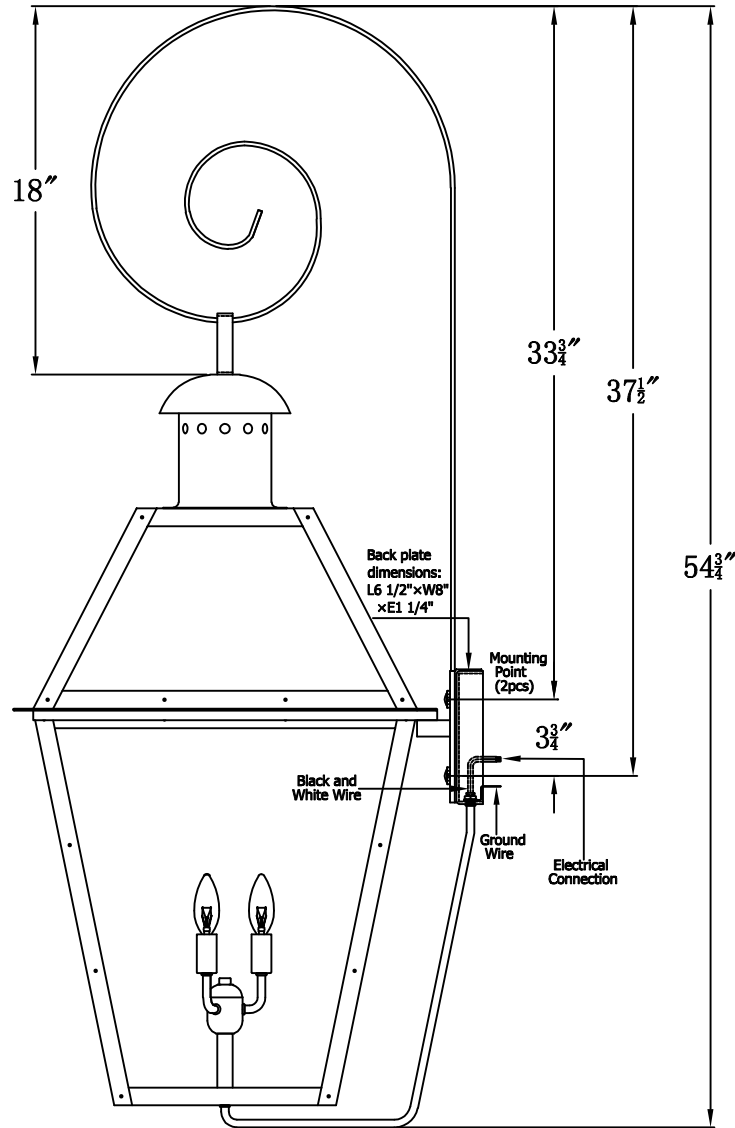

# GEORGETOWN 36 Electric With Top Scroll (GT-36E TS-GT36 )

## The CopperSmith

Product Description	Drawing Description	9152 Hard Drive
Sockets:3-E12 Candelabra	REV:A/0	Foley Alabama 36536
Watts:3-60W	Date:02/17/2022	SKU Number:GT-36E
	Drawing by:Jason Huang	Product Name:Georgetown 36 Electric