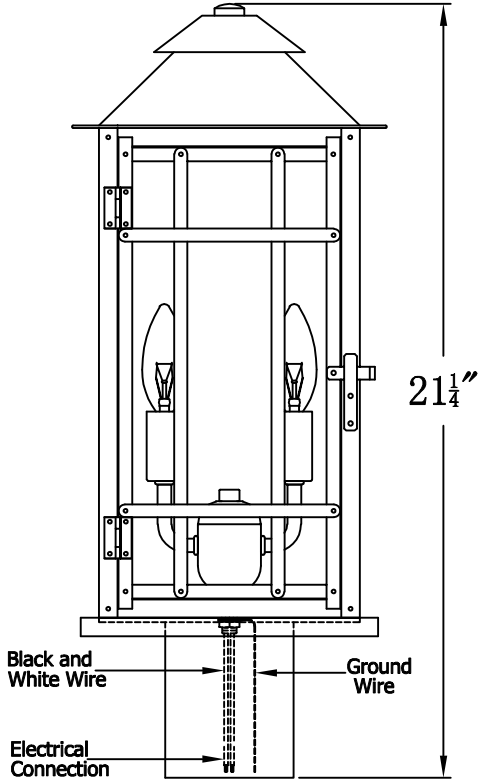

**BADLANDS 18 Electric With Post Fitter
(BL-18E PF3)**

The CopperSmith		
Product Description	Drawing Description	<u>9152 Hard Drive</u>
Sockets:2-E12 Candelabra	REV:A/0	<u>Foley Alabama 36536</u>
Watts:2-60W	Date:02/18/2022	SKU Number:BL-18E
	Drawing by:Jason Huang	Product Name:Badlands 18 Electric