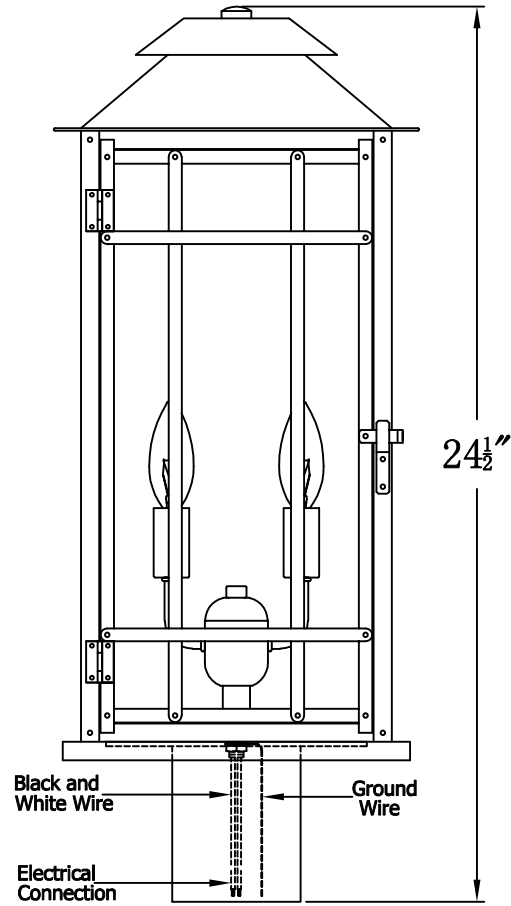

BADLANDS 22 Electric With Post Fitter
(BL-22E PF3)

The CopperSmith

Product Description	Drawing Description	9152 Hard Drive
Sockets:2-E12 Candelabra	REV:A/0	Foley Alabama 36536
Watts:2-60W	Date:02/19/2022	SKU Number:BL-22E
	Drawing by:Jason Huang	Product Name:Badlands 22 Electric