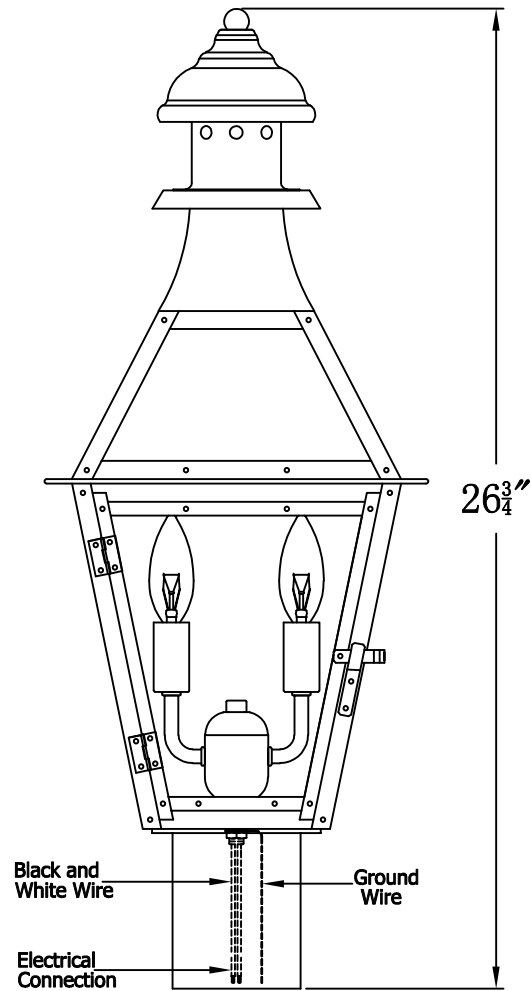

CREOLE 22 Electric With Post Fitter
(CR-22E PF1)

The CopperSmith

Product Description	Drawing Description	9152 Hard Drive
Sockets:2-E12 Candelabra	REV:A/0	Foley Alabama 36536
Watts:2-60W	Date:11/19/2021	SKU Number:CR-22E
	Drawing by:Jason Huang	Product Name:Creole 22 Electric