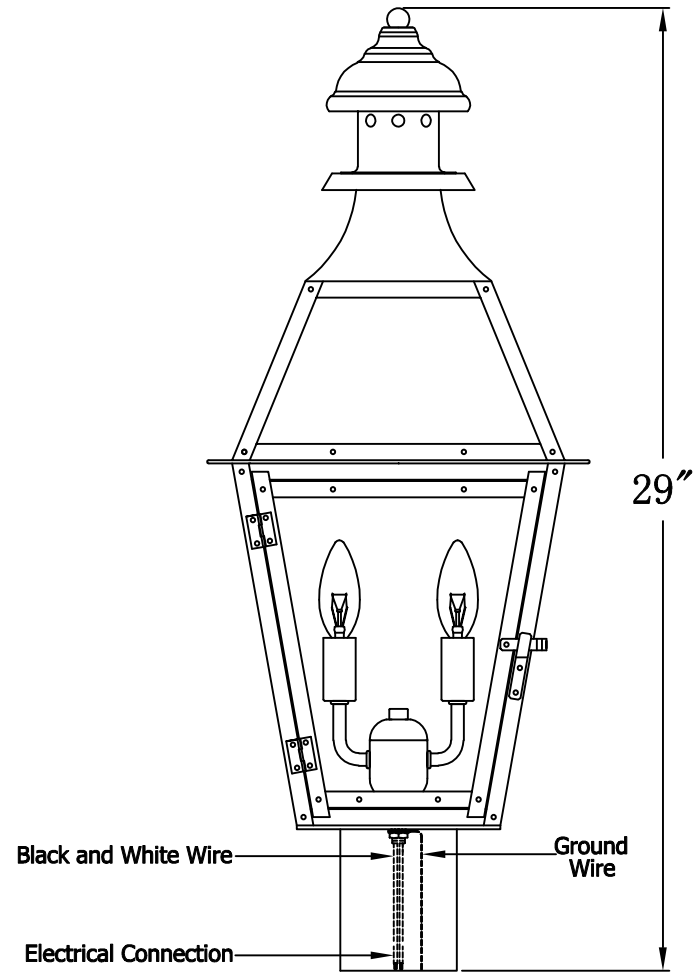

**CREOLE 24 Electric With Post Fitter
(CR-24E PF2)**

The CopperSmith

Product Description	Drawing Description	9152 Hard Drive
Sockets:2-E12 Candelabra	REV:A/0	Foley Alabama 36536
Watts:2-60W	Date:11/23/2021	SKU Number:CR-24E
	Drawing by:Jason Huang	Product Name:Creole 24 Electric