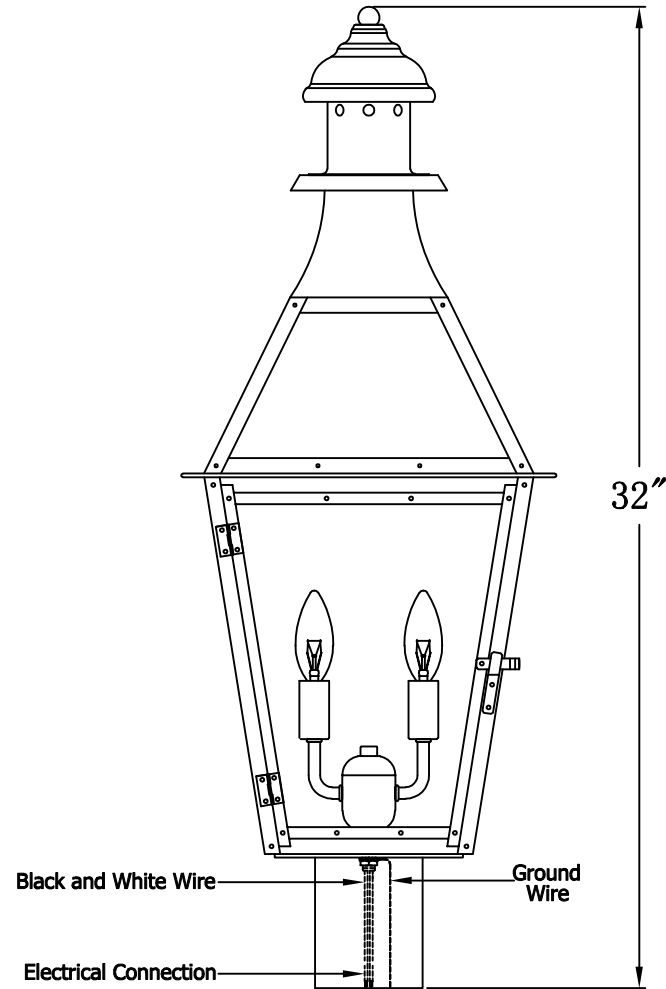

**CREOLE 27 Electric With Post Fitter
(CR-27E PF2)**

The CopperSmith

Product Description	Drawing Description	9152 Hard Drive
Sockets:2-E12 Candelabra	REV:A/0	Foley Alabama 36536
Watts:2-60W	Date:12/01/2021	SKU Number:CR-27E
	Drawing by:Jason Huang	Product Name:Creole 27 Electric