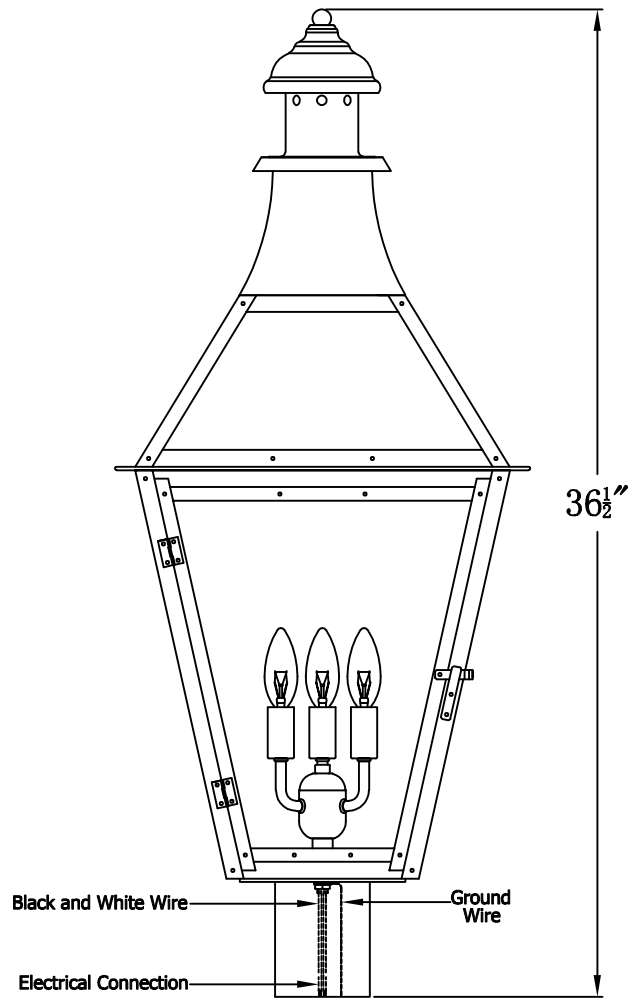

**CREOLE 33 Electric With Post Fitter  
(CR-33E PF2)**

**The CopperSmith**

Product Description	Drawing Description	9152 Hard Drive
Sockets:3-E12 Candelabra	REV:A/0	Foley Alabama 36536
Watts:3-60W	Date:12/23/2021	SKU Number:CR-33E
	Drawing by:Jason Huang	Product Name:Creole 33 Electric