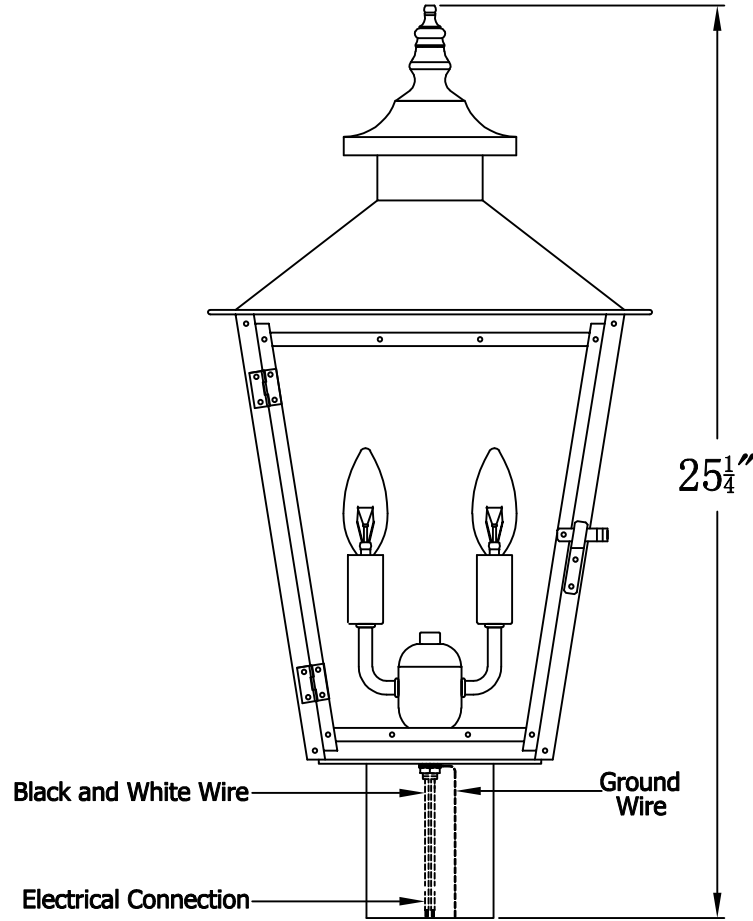

CONCEPTION STREET 42 Electric With Post Fitter
(CS-42E PF2)

The CopperSmith		
Product Description	Drawing Description	9152 Hard Drive
Sockets:2-E12 Candelabra	REV:A/0	Foley Alabama 36536
Watts:2-60W	Date:08/05/2021	SKU Number:CS-42E
	Drawing by:Jason Huang	Product Name:Conception Street 42 Electric