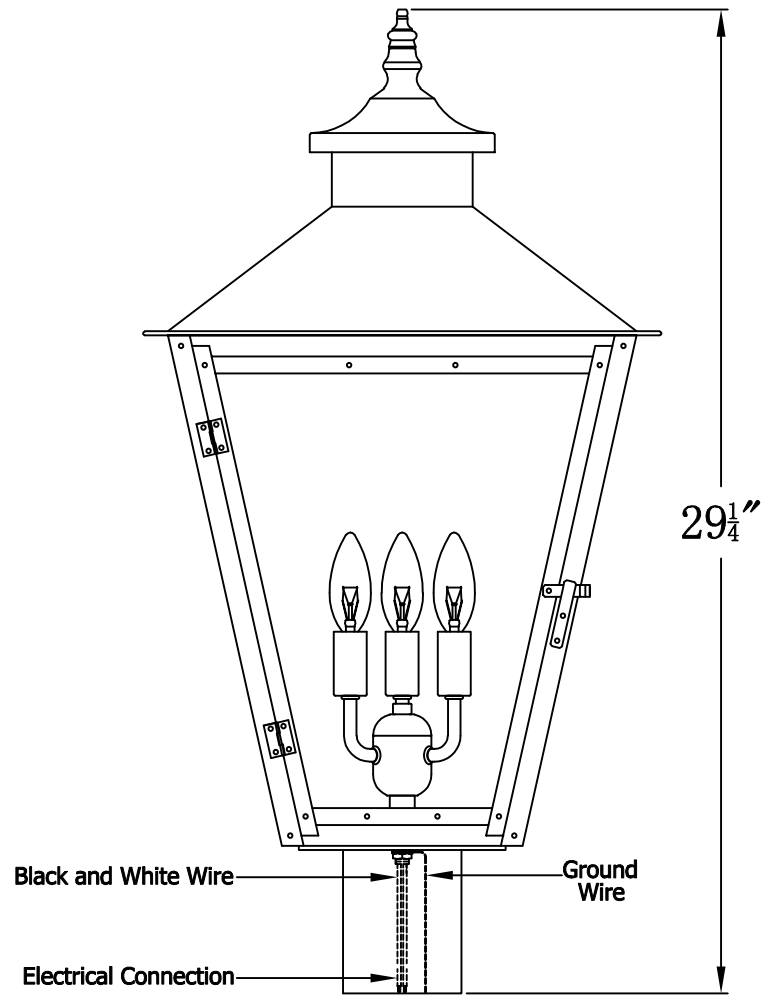

CONCEPTION STREET 43 Electric With Post Fitter
(CS-43E PF2)

The CopperSmith

Product Description	Drawing Description	9152 Hard Drive
Sockets:3-E12 Candelabra	REV:A/0	Foley Alabama 36536
Watts:3-60W	Date:08/09/2021	SKU Number:CS-43E
	Drawing by:Jason Huang	Product Name:Conception Street 43 Electric