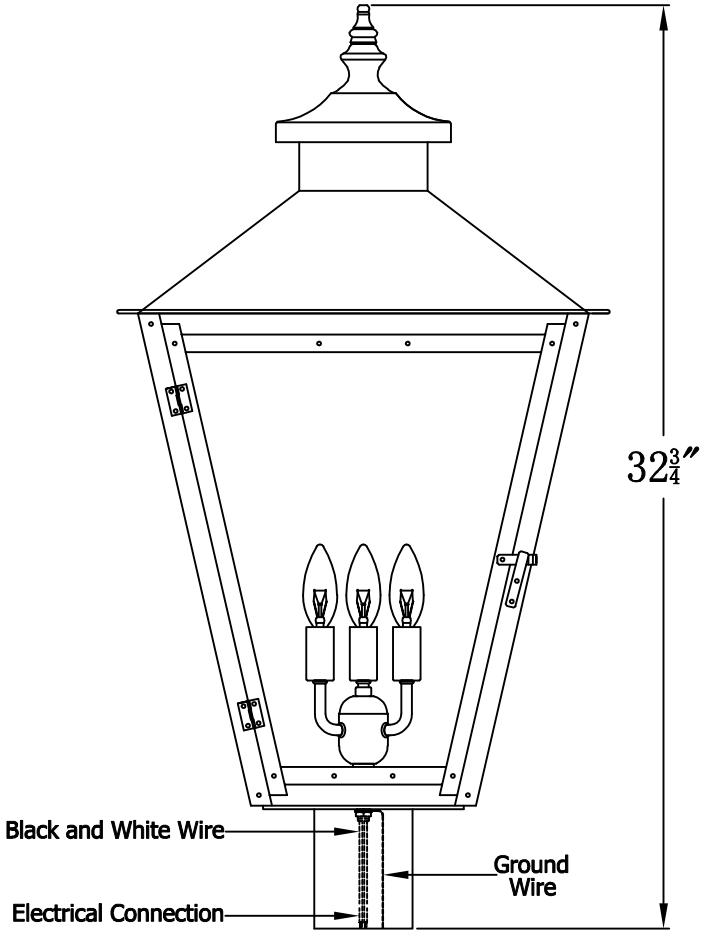

**CONCEPTION STREET 44 Electric With Post Fitter
(CS-44E PF3)**

The CopperSmith		
Product Description	Drawing Description	9152 Hard Drive
Sockets:3-E12 Candelabra	REV:A/0	Foley Alabama 36536
Watts:3-60W	Date:08/12/2021	SKU Number:CS-44E
	Drawing by:Jason Huang	Product Name:Conception Street 44 Electric