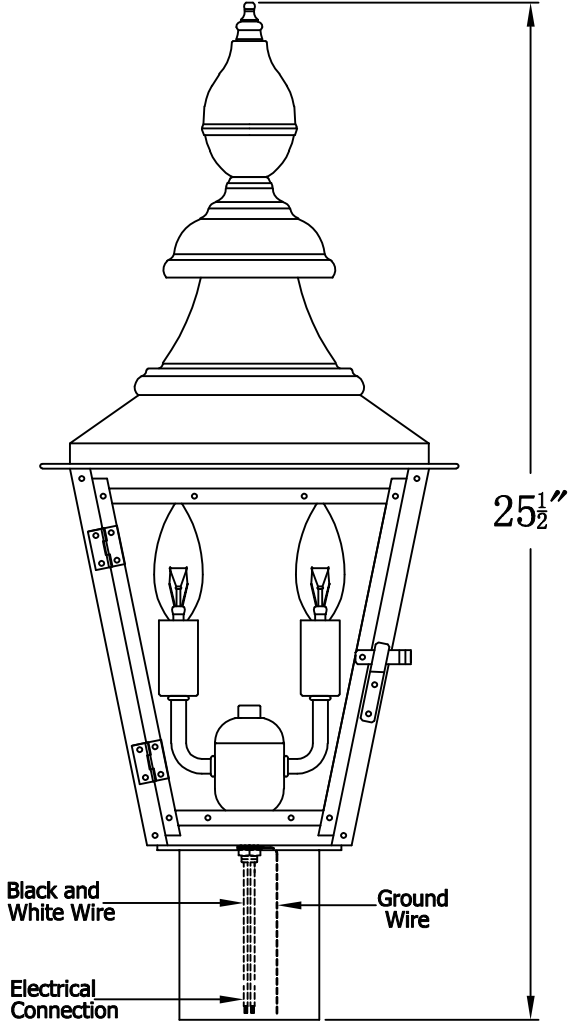

**FRANKLIN STREET 41 Electric With Post Fitter
(FS-41E PF1)**

The CopperSmith		
Product Description	Drawing Description	9152 Hard Drive
Sockets:2-E12 Candelabra	REV:A/0	Foley Alabama 36536
Watts:2-60W	Date:09/06/2021	SKU Number:FS-41E
	Drawing by:Jason Huang	Product Name:Franklin Street 41 Electric