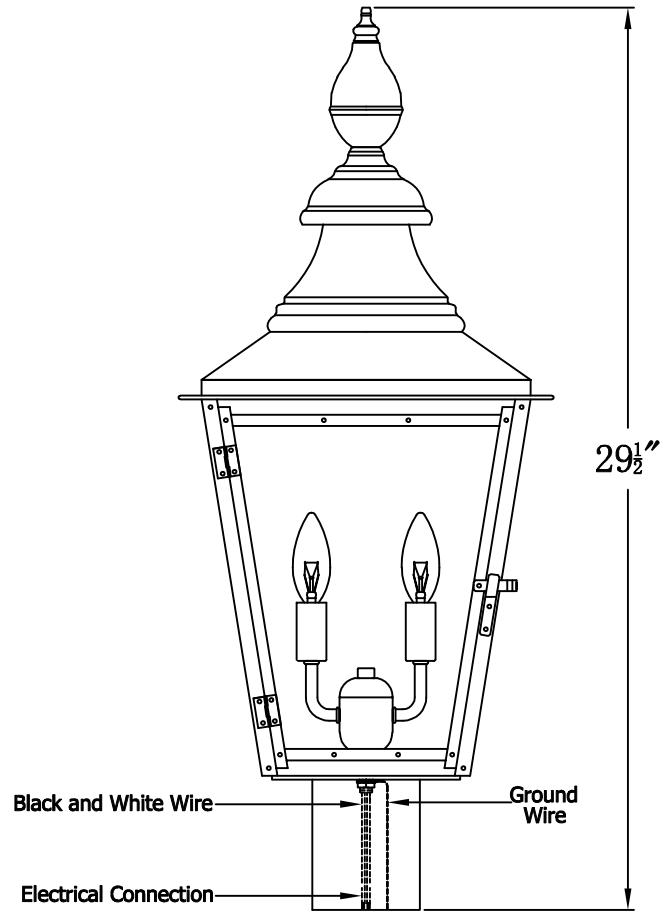

FRANKLIN STREET 42 Electric With Post Fitter
(FS-42E PF2)

| The CopperSmith | | |
|--------------------------|------------------------|--|
| Product Description | Drawing Description | 9152 Hard Drive |
| Sockets:2-E12 Candelabra | REV:A/0 | Foley Alabama 36536 |
| Watts:2-60W | Date:09/18/2021 | SKU Number:FS-42E |
| | Drawing by:Jason Huang | Product Name:Franklin Street 42 Electric |