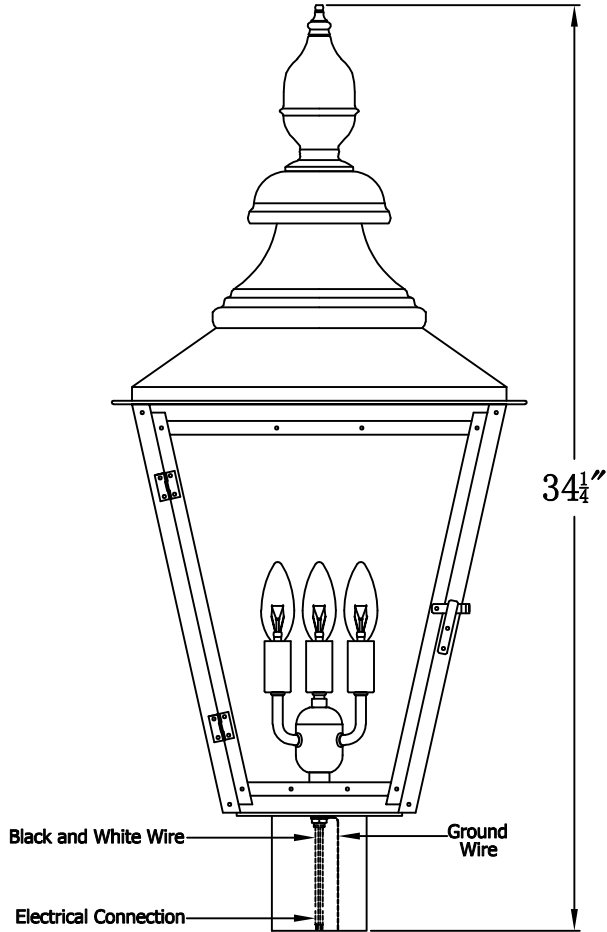

**FRANKLIN STREET 43 Electric With Post Fitter
(FS-43E PF2)**

The CopperSmith		
Product Description	Drawing Description	9152 Hard Drive
Sockets:3-E12 Candelabra	REV:A/0	Foley Alabama 36536
Watts:3-60W	Date:09/30/2021	SKU Number:FS-43E
	Drawing by:Jason Huang	Product Name:Franklin Street 43 Electric