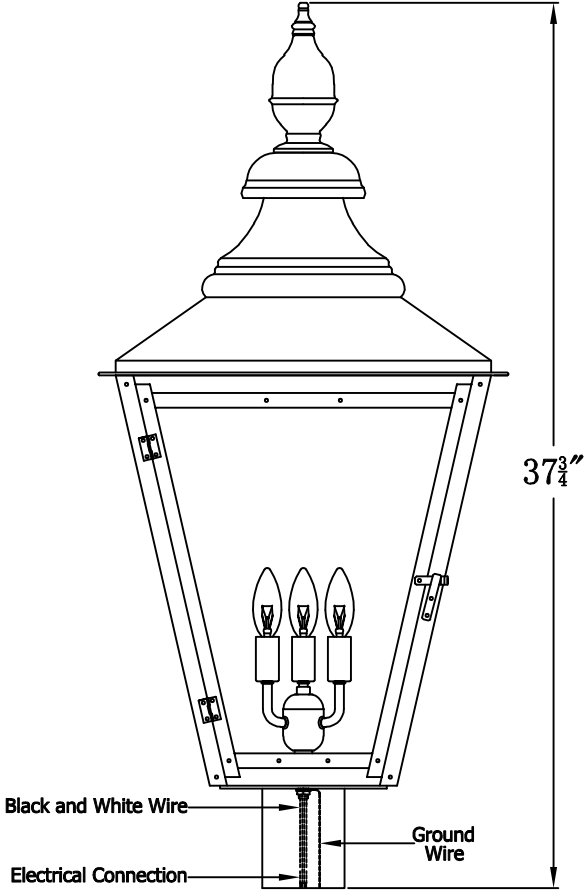

**FRANKLIN STREET 44 Electric With Post Fitter  
(FS-44E PF3)**

The CopperSmith		
Product Description	Drawing Description	9152 Hard Drive
Sockets:3-E12 Candelabra	REV:A/0	Foley Alabama 36536
Watts:3-60W	Date:10/08/2021	SKU Number:FS-44E
	Drawing by:Jason Huang	Product Name:Franklin Street 44 Electric