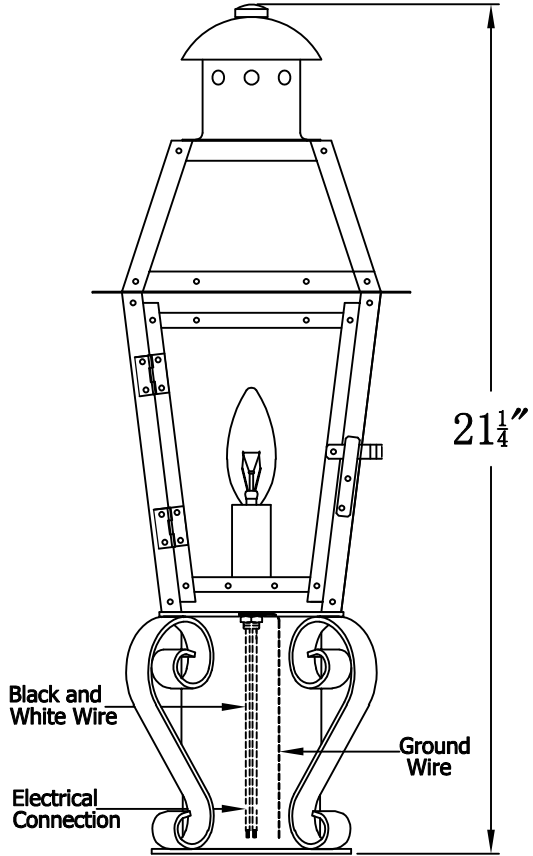

**GEORGETOWN 15 Electric With Grand Post Fitter
And Pier Mount Adapter (GT-15E GPF1/PFA)**

Top View of PFA

The CopperSmith		
Product Description	Drawing Description	9152 Hard Drive
Sockets:1-E12 Candelabra	REV:A/0	Foley Alabama 36536
Watts:1-60W	Date:12/31/2021	SKU Number:GT-15E
	Drawing by:Jason Huang	Product Name:Georgetown 15 Electric