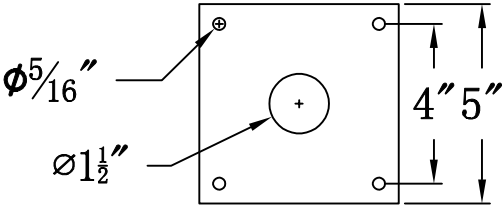

**GEORGETOWN 15 Electric With Grand Post Fitter
And Pier Mount Adapter (GT-15E GPF1/PFA)**

Top View of PFA

The CopperSmith		
Product Description	Drawing Description	9152 Hard Drive
Sockets:1-E12 Candelabra	REV:A/0	Foley Alabama 36536
Watts:1-60W	Date:12/31/2021	SKU Number:GT-15E
	Drawing by:Jason Huang	Product Name:Georgetown 15 Electric