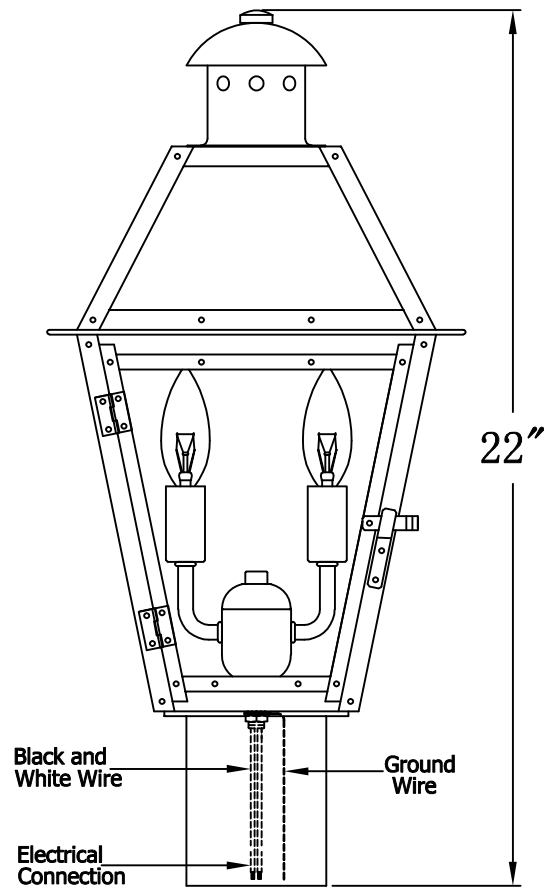

**GEORGETOWN 18 Electric With Post Fitter
(GT-18E PF1)**

The CopperSmith		
Product Description	Drawing Description	<u>9152 Hard Drive</u>
Sockets:2-E12 Candelabra	REV:A/0	Foley Alabama 36536
Watts:2-60W	Date:01/06/2022	SKU Number:GT-18E
	Drawing by:Jason Huang	Product Name:Georgetown 18 Electric