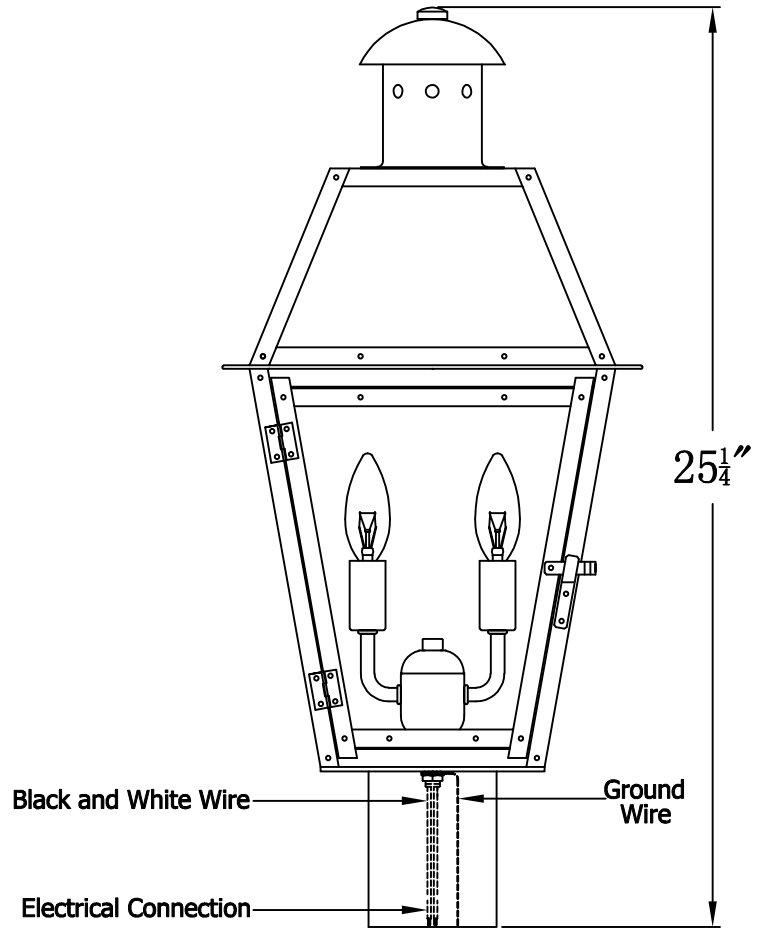

**GEORGETOWN 20 Electric With Post Fitter
(GT-20E PF2)**

The CopperSmith		
Product Description	Drawing Description	9152 Hard Drive
Sockets:2-E12 Candelabra	REV:A/0	Foley Alabama 36536
Watts:2-60W	Date:01/10/2022	SKU Number:GT-20E
	Drawing by:Jason Huang	Product Name:Georgetown 20 Electric