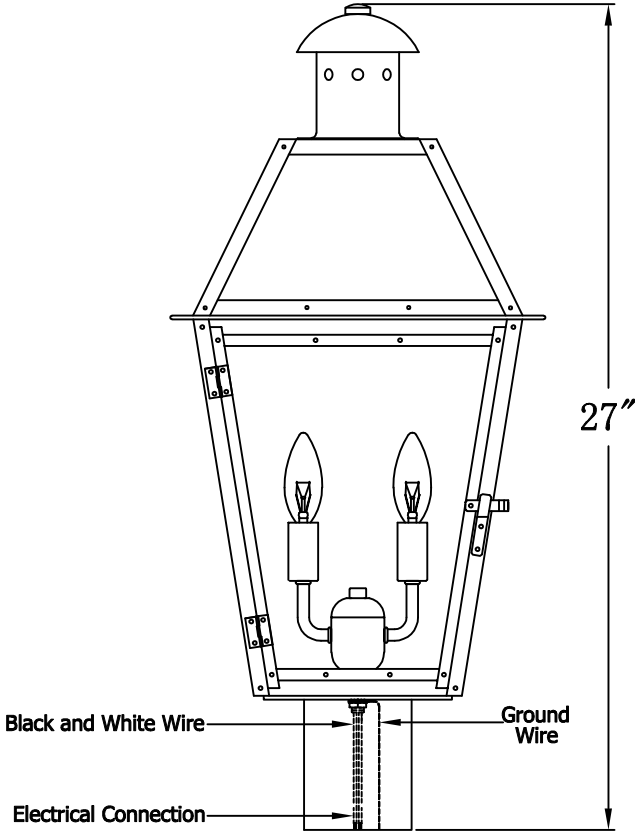

**GEORGETOWN 22 Electric With Post Fitter
(GT-22E PF2)**

The CopperSmith		
Product Description	Drawing Description	<u>9152 Hard Drive</u>
Sockets:2-E12 Candelabra	REV:A/0	Foley Alabama 36536
Watts:2-60W	Date:01/25/2022	SKU Number:GT-22E
	Drawing by:Jason Huang	Product Name:Georgetown 22 Electric