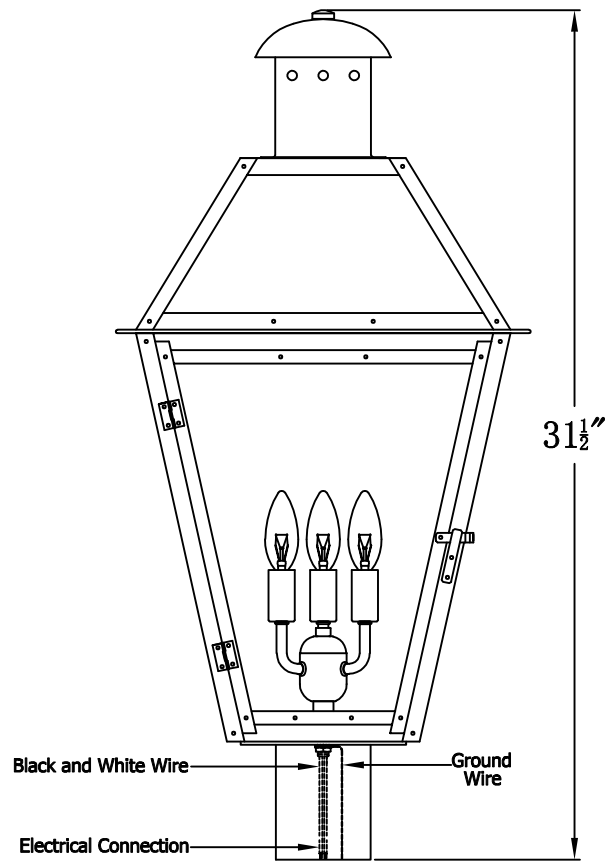

**GEORGETOWN 27 Electric With Post Fitter  
(GT-27E PF2)**

<b>The CopperSmith</b>		
Product Description	Drawing Description	9152 Hard Drive
Sockets:3-E12 Candelabra	REV:A/0	Foley Alabama 36536
Watts:3-60W	Date:02/15/2022	SKU Number:GT-27E
	Drawing by:Jason Huang	Product Name:Georgetown 27 Electric