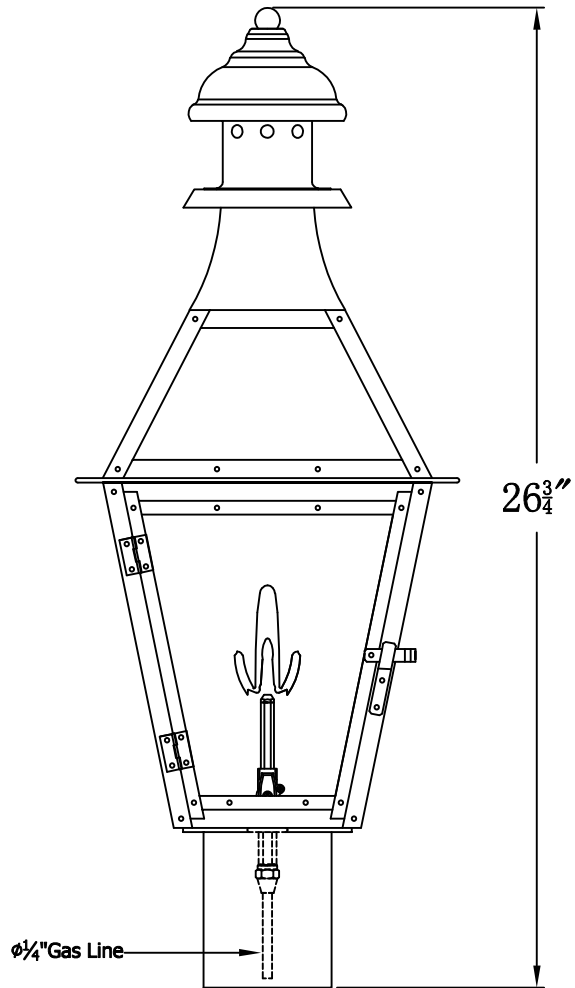

CREOLE 22 Gas With Post Fitter  
(CR-22G PF1)

The CopperSmith

Product Description	Drawing Description	9152 Hard Drive
Burner:Single	REV:A/0	Foley Alabama 36536
Gas Valve Name:VNG(P)50	Date:11/19/2021	SKU Number:CR-22G
	Drawing by:Jason Huang	Product Name:Creole 22 Gas