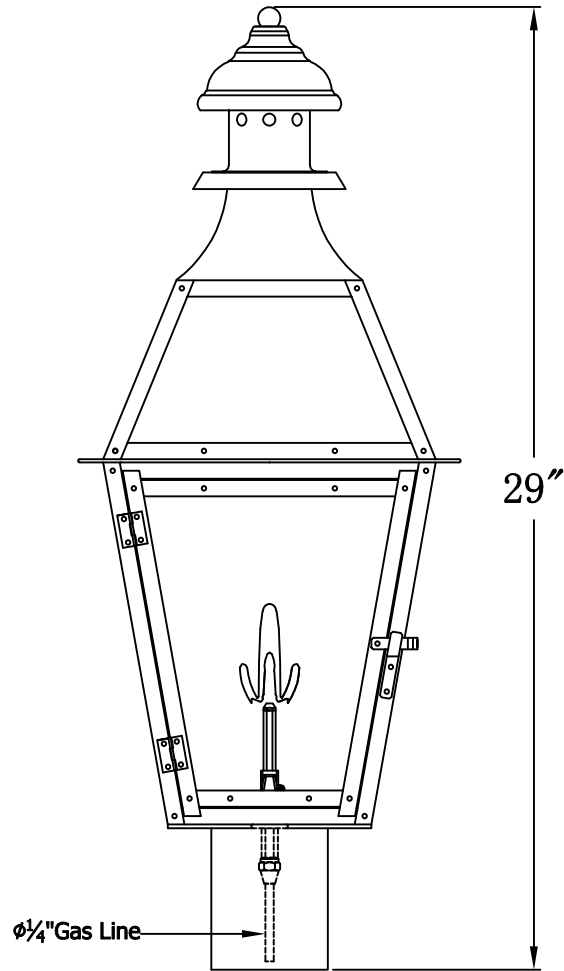

CREOLE 24 Gas With Post Fitter
(CR-24G PF2)

The CopperSmith

Product Description	Drawing Description	9152 Hard Drive
Burner:Single	REV:A/0	Foley Alabama 36536
Gas Valve Name:VNG(P)50	Date:11/23/2021	SKU Number:CR-24G
	Drawing by:Jason Huang	Product Name:Creole 24 Gas