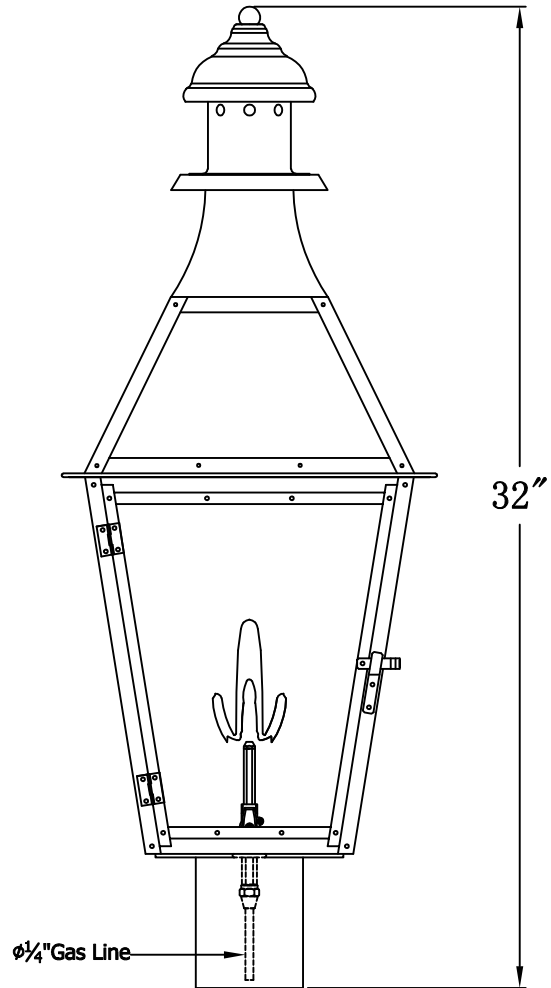

CREOLE 27 Gas With Post Fitter
(CR-27G PF2)

The CopperSmith

Product Description	Drawing Description	9152 Hard Drive
Burner:Single	REV:A/0	Foley Alabama 36536
Gas Valve Name:VNG(P)50	Date:12/01/2021	SKU Number:CR-27G
	Drawing by:Jason Huang	Product Name:Creole 27 Gas