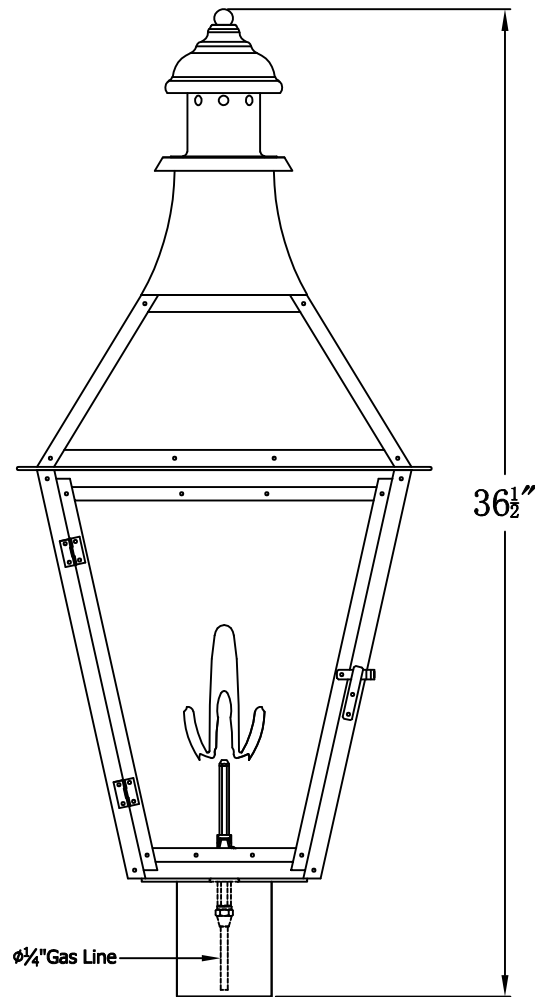

CREOLE 33 Gas With Post Fitter
(CR-33G PF2)

The CopperSmith

| | | |
|-------------------------|------------------------|----------------------------|
| Product Description | Drawing Description | 9152 Hard Drive |
| Burner:Single | REV:A/0 | Foley Alabama 36536 |
| Gas Valve Name:VNG(P)70 | Date:12/23/2021 | SKU Number:CR-33G |
| | Drawing by:Jason Huang | Product Name:Creole 33 Gas |